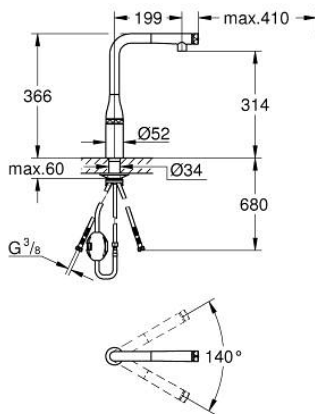

## 31 615 GN0 ESSENCE SMARTCONTROL SINK MIXER WITH SMARTCONTROL

### PRODUCT DESCRIPTION

- Colour: brushed cool sunrise
- GROHE LongLife finish
- Pull-Out spout for greater flexibility
- laminar spray
- material: metal
- MagneticDocking guarantees easy retraction and smooth docking of the spray head back to the starting position
- GROHE SmartControl - push for ON-OFF, turn for volume adjustment from minimum to full flow
- temperature adjustment by turning of mixing valve on body
- swivel tubular spout
- swivel area 140°
- protected against backflow
- flexible connection hoses
- metal fixation set
- Protected Water Ways no contact of water with lead or nickel inside the tap
- maximum flow rate (at 3 bar): 10 l/min

## 31 615 GN0 ESSENCE SMARTCONTROL SINK MIXER WITH SMARTCONTROL

**SPARE PARTS**, July 2018 – September 2020

- 1: Pull-Out spray (Spare part-nr. 48487GN0)
- 1.1: Dirt strainer (Spare part-nr. 0676800M)
- 1.2: Non-return valve (Spare part-nr. 08565000)
- 1.3: Flow control set (Spare part-nr. 48470000)
- 2: Shower hose (Spare part-nr. 48488000)
- 3: Shank fastening assembly (Spare part-nr. 48384000)
- 4: Support plate (Spare part-nr. 05334000)
- 5: Non-return valve (Spare part-nr. 45881000)
- 6: Dirt strainer (Spare part-nr. 0676800M)