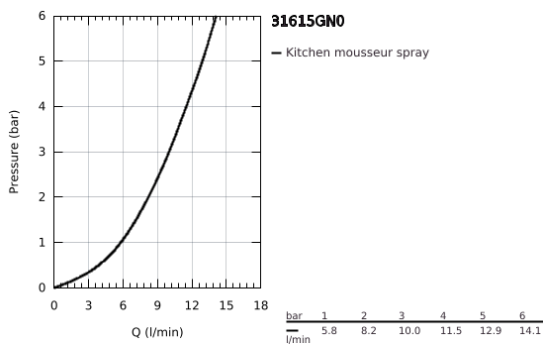

## 31 615 GN0 ESSENCE SMARTCONTROL SINK MIXER WITH SMARTCONTROL

### PRODUCT DESCRIPTION

- Colour: brushed cool sunrise
- GROHE LongLife finish
- Pull-Out spout for greater flexibility
- laminar spray
- material: metal
- MagneticDocking guarantees easy retraction and smooth docking of the spray head back to the starting position
- GROHE SmartControl - push for ON-OFF, turn for volume adjustment from minimum to full flow
- temperature adjustment by turning of mixing valve on body
- swivel tubular spout
- swivel area 140°
- protected against backflow
- flexible connection hoses
- metal fixation set
- Protected Water Ways no contact of water with lead or nickel inside the tap
- maximum flow rate (at 3 bar): 10 l/min