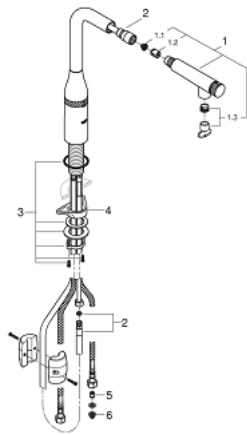

## 31 615 GL0 ESSENCE SMARTCONTROL SINK MIXER WITH SMARTCONTROL

### PRODUCT DESCRIPTION

- Colour: cool sunrise
- GROHE LongLife finish
- Pull-Out spout for greater flexibility
- laminar spray
- material: metal
- MagneticDocking guarantees easy retraction and smooth docking of the spray head back to the starting position
- GROHE SmartControl - push for ON-OFF, turn for volume adjustment from minimum to full flow
- temperature adjustment by turning of mixing valve on body
- swivel tubular spout
- swivel area 140°
- protected against backflow
- flexible connection hoses
- metal fixation set
- Protected Water Ways no contact of water with lead or nickel inside the tap
- maximum flow rate (at 3 bar): 10 l/min

### SPARE PARTS, July 2018 – September 2020

- 1: Pull-Out spray (Spare part-nr. 48487GL0)
- 1.1: Dirt strainer (Spare part-nr. 0676800M)
- 1.2: Non-return valve (Spare part-nr. 08565000)
- 1.3: Flow control set (Spare part-nr. 48470000)
- 2: Shower hose (Spare part-nr. 48488000)
- 3: Shank fastening assembly (Spare part-nr. 48384000)
- 4: Support plate (Spare part-nr. 05334000)
- 5: Non-return valve (Spare part-nr. 45881000)
- 6: Dirt strainer (Spare part-nr. 0676800M)