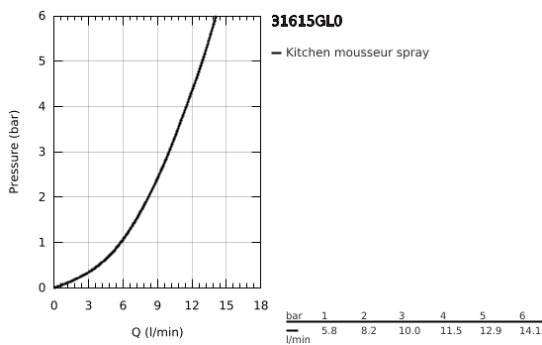

## 31 615 GL0 ESSENCE SMARTCONTROL SINK MIXER WITH SMARTCONTROL

### PRODUCT DESCRIPTION

- Colour: cool sunrise
- GROHE LongLife finish
- Pull-Out spout for greater flexibility
- laminar spray
- material: metal
- MagneticDocking guarantees easy retraction and smooth docking of the spray head back to the starting position
- GROHE SmartControl - push for ON-OFF, turn for volume adjustment from minimum to full flow
- temperature adjustment by turning of mixing valve on body
- swivel tubular spout
- swivel area 140°
- protected against backflow
- flexible connection hoses
- metal fixation set
- Protected Water Ways no contact of water with lead or nickel inside the tap
- maximum flow rate (at 3 bar): 10 l/min