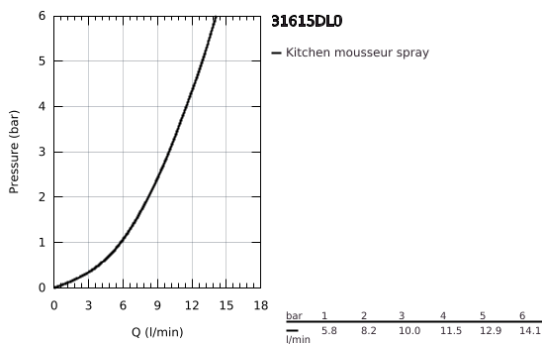

31 615 DL0 ESSENCE SMARTCONTROL SINK MIXER WITH SMARTCONTROL

PRODUCT DESCRIPTION

- Colour: brushed warm sunset
- GROHE LongLife finish
- Pull-Out spout for greater flexibility
- laminar spray
- material: metal
- MagneticDocking guarantees easy retraction and smooth docking of the spray head back to the starting position
- GROHE SmartControl - push for ON-OFF, turn for volume adjustment from minimum to full flow
- temperature adjustment by turning of mixing valve on body
- swivel tubular spout
- swivel area 140°
- protected against backflow
- flexible connection hoses
- metal fixation set
- Protected Water Ways no contact of water with lead or nickel inside the tap
- maximum flow rate (at 3 bar): 10 l/min

31 615 DL0 ESSENCE SMARTCONTROL SINK MIXER WITH SMARTCONTROL

SPARE PARTS, July 2018 – September 2020

- 1: Pull-Out spray (Spare part-nr. 48487DL0)
- 1.1: Dirt strainer (Spare part-nr. 0676800M)
- 1.2: Non-return valve (Spare part-nr. 08565000)
- 1.3: Flow control set (Spare part-nr. 48470000)
- 2: Shower hose (Spare part-nr. 48488000)
- 3: Shank fastening assembly (Spare part-nr. 48384000)
- 4: Mounting set (Spare part-nr. 48477000)
- 4: Support plate (Spare part-nr. 05334000)
- 5: Non-return valve (Spare part-nr. 45881000)
- 6: Dirt strainer (Spare part-nr. 0676800M)