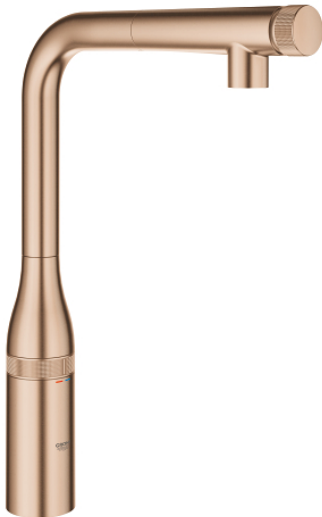

31 615 DL0 ESSENCE SMARTCONTROL SINK MIXER WITH SMARTCONTROL

PRODUCT DESCRIPTION

- Colour: brushed warm sunset
- GROHE LongLife finish
- Pull-Out spout for greater flexibility
- laminar spray
- material: metal
- MagneticDocking guarantees easy retraction and smooth docking of the spray head back to the starting position
- GROHE SmartControl - push for ON-OFF, turn for volume adjustment from minimum to full flow
- temperature adjustment by turning of mixing valve on body
- swivel tubular spout
- swivel area 140°
- protected against backflow
- flexible connection hoses
- metal fixation set
- Protected Water Ways no contact of water with lead or nickel inside the tap
- maximum flow rate (at 3 bar): 10 l/min

31 615 DL0 ESSENCE SMARTCONTROL SINK MIXER WITH SMARTCONTROL

SPARE PARTS, July 2018 – September 2020

- 1: Pull-Out spray (Spare part-nr. 48487DL0)
- 1.1: Dirt strainer (Spare part-nr. 0676800M)
- 1.2: Non-return valve (Spare part-nr. 08565000)
- 1.3: Flow control set (Spare part-nr. 48470000)
- 2: Shower hose (Spare part-nr. 48488000)
- 3: Shank fastening assembly (Spare part-nr. 48384000)
- 4: Mounting set (Spare part-nr. 48477000)
- 4: Support plate (Spare part-nr. 05334000)
- 5: Non-return valve (Spare part-nr. 45881000)
- 6: Dirt strainer (Spare part-nr. 0676800M)