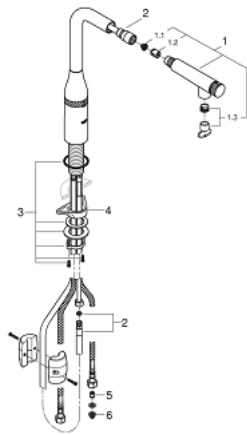

31 615 DL0 ESSENCE SMARTCONTROL SINK MIXER WITH SMARTCONTROL

PRODUCT DESCRIPTION

- Colour: brushed warm sunset
- GROHE LongLife finish
- Pull-Out spout for greater flexibility
- laminar spray
- material: metal
- MagneticDocking guarantees easy retraction and smooth docking of the spray head back to the starting position
- GROHE SmartControl - push for ON-OFF, turn for volume adjustment from minimum to full flow
- temperature adjustment by turning of mixing valve on body
- swivel tubular spout
- swivel area 140°
- protected against backflow
- flexible connection hoses
- metal fixation set
- Protected Water Ways no contact of water with lead or nickel inside the tap
- maximum flow rate (at 3 bar): 10 l/min

31 615 DL0 ESSENCE SMARTCONTROL SINK MIXER WITH SMARTCONTROL

SPARE PARTS, July 2018 – September 2020

- 1: Pull-Out spray (Spare part-nr. 48487DL0)
- 1.1: Dirt strainer (Spare part-nr. 0676800M)
- 1.2: Non-return valve (Spare part-nr. 08565000)
- 1.3: Flow control set (Spare part-nr. 48470000)
- 2: Shower hose (Spare part-nr. 48488000)
- 3: Shank fastening assembly (Spare part-nr. 48384000)
- 4: Mounting set (Spare part-nr. 48477000)
- 4: Support plate (Spare part-nr. 05334000)
- 5: Non-return valve (Spare part-nr. 45881000)
- 6: Dirt strainer (Spare part-nr. 0676800M)