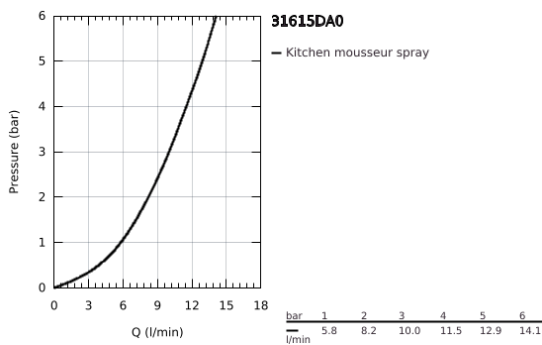

31 615 DA0 ESSENCE SMARTCONTROL SINK MIXER WITH SMARTCONTROL

PRODUCT DESCRIPTION

- Colour: warm sunset
- GROHE LongLife finish
- Pull-Out spout for greater flexibility
- laminar spray
- material: metal
- MagneticDocking guarantees easy retraction and smooth docking of the spray head back to the starting position
- GROHE SmartControl - push for ON-OFF, turn for volume adjustment from minimum to full flow
- temperature adjustment by turning of mixing valve on body
- swivel tubular spout
- swivel area 140°
- protected against backflow
- flexible connection hoses
- metal fixation set
- Protected Water Ways no contact of water with lead or nickel inside the tap
- maximum flow rate (at 3 bar): 10 l/min

31 615 DA0 ESSENCE SMARTCONTROL SINK MIXER WITH SMARTCONTROL

SPARE PARTS, July 2018 – September 2020

- 1: Pull-Out spray (Spare part-nr. 48487DA0)
- 1.1: Dirt strainer (Spare part-nr. 0676800M)
- 1.2: Non-return valve (Spare part-nr. 08565000)
- 1.3: Flow control set (Spare part-nr. 48470000)
- 2: Shower hose (Spare part-nr. 48488000)
- 3: Shank fastening assembly (Spare part-nr. 48384000)
- 4: Support plate (Spare part-nr. 05334000)
- 5: Non-return valve (Spare part-nr. 45881000)
- 6: Dirt strainer (Spare part-nr. 0676800M)