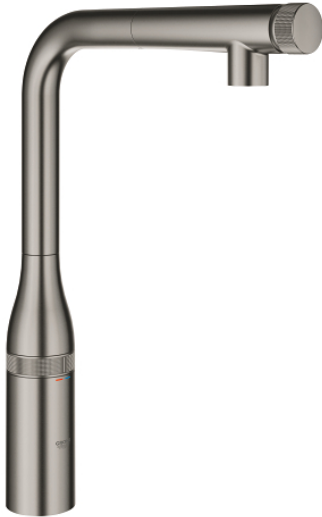

31 615 AL0 ESSENCE SMARTCONTROL SINK MIXER WITH SMARTCONTROL

PRODUCT DESCRIPTION

- Colour: brushed hard graphite
- GROHE LongLife finish
- Pull-Out spout for greater flexibility
- laminar spray
- material: metal
- MagneticDocking guarantees easy retraction and smooth docking of the spray head back to the starting position
- GROHE SmartControl - push for ON-OFF, turn for volume adjustment from minimum to full flow
- temperature adjustment by turning of mixing valve on body
- swivel tubular spout
- swivel area 140°
- protected against backflow
- flexible connection hoses
- metal fixation set
- Protected Water Ways no contact of water with lead or nickel inside the tap
- maximum flow rate (at 3 bar): 10 l/min

31 615 AL0 ESSENCE SMARTCONTROL SINK MIXER WITH SMARTCONTROL

SPARE PARTS, July 2018 – September 2020

- 1: Pull-Out spray (Spare part-nr. 48487AL0)
- 1.1: Dirt strainer (Spare part-nr. 0676800M)
- 1.2: Non-return valve (Spare part-nr. 08565000)
- 1.3: Flow control set (Spare part-nr. 48470000)
- 2: Shower hose (Spare part-nr. 48488000)
- 3: Shank fastening assembly (Spare part-nr. 48384000)
- 4: Support plate (Spare part-nr. 05334000)
- 5: Non-return valve (Spare part-nr. 45881000)
- 6: Dirt strainer (Spare part-nr. 0676800M)