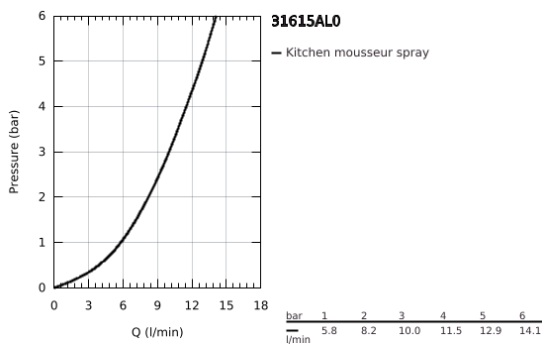

31 615 AL0 ESSENCE SMARTCONTROL SINK MIXER WITH SMARTCONTROL

PRODUCT DESCRIPTION

- Colour: brushed hard graphite
- GROHE LongLife finish
- Pull-Out spout for greater flexibility
- laminar spray
- material: metal
- MagneticDocking guarantees easy retraction and smooth docking of the spray head back to the starting position
- GROHE SmartControl - push for ON-OFF, turn for volume adjustment from minimum to full flow
- temperature adjustment by turning of mixing valve on body
- swivel tubular spout
- swivel area 140°
- protected against backflow
- flexible connection hoses
- metal fixation set
- Protected Water Ways no contact of water with lead or nickel inside the tap
- maximum flow rate (at 3 bar): 10 l/min

31 615 AL0 ESSENCE SMARTCONTROL SINK MIXER WITH SMARTCONTROL

SPARE PARTS, July 2018 – September 2020

- 1: Pull-Out spray (Spare part-nr. 48487AL0)
- 1.1: Dirt strainer (Spare part-nr. 0676800M)
- 1.2: Non-return valve (Spare part-nr. 08565000)
- 1.3: Flow control set (Spare part-nr. 48470000)
- 2: Shower hose (Spare part-nr. 48488000)
- 3: Shank fastening assembly (Spare part-nr. 48384000)
- 4: Support plate (Spare part-nr. 05334000)
- 5: Non-return valve (Spare part-nr. 45881000)
- 6: Dirt strainer (Spare part-nr. 0676800M)