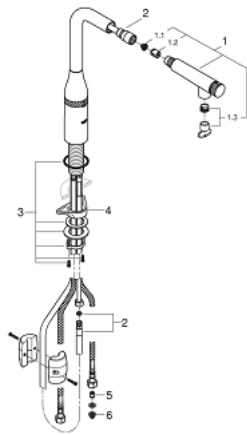

31 615 AL0 ESSENCE SMARTCONTROL SINK MIXER WITH SMARTCONTROL

PRODUCT DESCRIPTION

- Colour: brushed hard graphite
- GROHE LongLife finish
- Pull-Out spout for greater flexibility
- laminar spray
- material: metal
- MagneticDocking guarantees easy retraction and smooth docking of the spray head back to the starting position
- GROHE SmartControl - push for ON-OFF, turn for volume adjustment from minimum to full flow
- temperature adjustment by turning of mixing valve on body
- swivel tubular spout
- swivel area 140°
- protected against backflow
- flexible connection hoses
- metal fixation set
- Protected Water Ways no contact of water with lead or nickel inside the tap
- maximum flow rate (at 3 bar): 10 l/min

31 615 AL0 ESSENCE SMARTCONTROL SINK MIXER WITH SMARTCONTROL

SPARE PARTS, July 2018 – September 2020

- 1: Pull-Out spray (Spare part-nr. 48487AL0)
- 1.1: Dirt strainer (Spare part-nr. 0676800M)
- 1.2: Non-return valve (Spare part-nr. 08565000)
- 1.3: Flow control set (Spare part-nr. 48470000)
- 2: Shower hose (Spare part-nr. 48488000)
- 3: Shank fastening assembly (Spare part-nr. 48384000)
- 4: Support plate (Spare part-nr. 05334000)
- 5: Non-return valve (Spare part-nr. 45881000)
- 6: Dirt strainer (Spare part-nr. 0676800M)