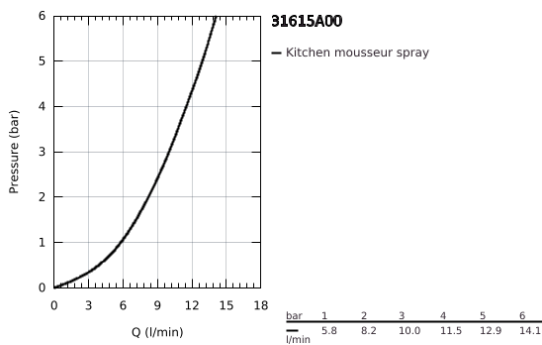

31 615 A00 ESSENCE SMARTCONTROL SINK MIXER WITH SMARTCONTROL

PRODUCT DESCRIPTION

- Colour: hard graphite
- GROHE LongLife finish
- Pull-Out spout for greater flexibility
- laminar spray
- material: metal
- MagneticDocking guarantees easy retraction and smooth docking of the spray head back to the starting position
- GROHE SmartControl - push for ON-OFF, turn for volume adjustment from minimum to full flow
- temperature adjustment by turning of mixing valve on body
- swivel tubular spout
- swivel area 140°
- protected against backflow
- flexible connection hoses
- metal fixation set
- Protected Water Ways no contact of water with lead or nickel inside the tap
- maximum flow rate (at 3 bar): 10 l/min

31 615 A00 ESSENCE SMARTCONTROL SINK MIXER WITH SMARTCONTROL

SPARE PARTS, July 2018 – September 2020

- 1: Pull-Out spray (Spare part-nr. 48487A00)
- 1.1: Dirt strainer (Spare part-nr. 0676800M)
- 1.2: Non-return valve (Spare part-nr. 08565000)
- 1.3: Flow control set (Spare part-nr. 48470000)
- 2: Shower hose (Spare part-nr. 48488000)
- 3: Shank fastening assembly (Spare part-nr. 48384000)
- 4: Support plate (Spare part-nr. 05334000)
- 5: Non-return valve (Spare part-nr. 45881000)
- 6: Dirt strainer (Spare part-nr. 0676800M)