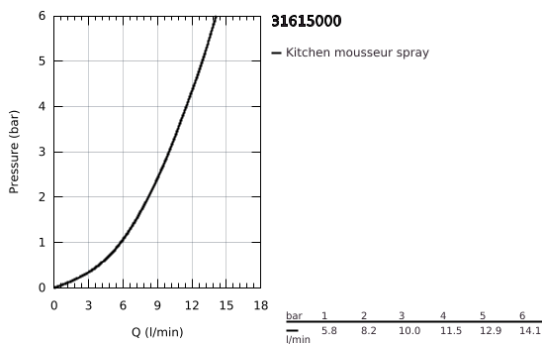

31 615 000 ESSENCE SMARTCONTROL SINK MIXER WITH SMARTCONTROL

PRODUCT DESCRIPTION

- Colour: chrome
- GROHE LongLife finish
- Pull-Out spout for greater flexibility
- laminar spray
- material: metal
- MagneticDocking guarantees easy retraction and smooth docking of the spray head back to the starting position
- GROHE SmartControl - push for ON-OFF, turn for volume adjustment from minimum to full flow
- temperature adjustment by turning of mixing valve on body
- swivel tubular spout
- swivel area 140°
- protected against backflow
- flexible connection hoses
- metal fixation set
- Protected Water Ways no contact of water with lead or nickel inside the tap
- maximum flow rate (at 3 bar): 10 l/min

31 615 000 ESSENCE SMARTCONTROL SINK MIXER WITH SMARTCONTROL

SPARE PARTS, July 2018 – September 2020

- 1: Pull-Out spray (Spare part-nr. 48487000)
- 1.1: Dirt strainer (Spare part-nr. 0676800M)
- 1.2: Non-return valve (Spare part-nr. 08565000)
- 1.3: Flow control set (Spare part-nr. 48470000)
- 2: Shower hose (Spare part-nr. 48488000)
- 3: Shank fastening assembly (Spare part-nr. 48384000)
- 4: Support plate (Spare part-nr. 05334000)
- 5: Non-return valve (Spare part-nr. 45881000)
- 6: Dirt strainer (Spare part-nr. 0676800M)