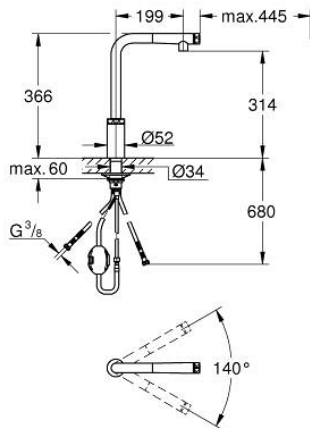

31 613 000 MINTA SMARTCONTROL SINK MIXER WITH SMARTCONTROL

PRODUCT DESCRIPTION

- Colour: chrome
- GROHE LongLife finish
- Pull-Out spout for greater flexibility
- laminar spray
- material: metal
- MagneticDocking guarantees easy retraction and smooth docking of the spray head back to the starting position
- GROHE SmartControl - push for ON-OFF, turn for volume adjustment from minimum to full flow
- temperature adjustment by turning of mixing valve on body
- swivel tubular spout
- swivel area 140°
- protected against backflow
- flexible connection hoses
- metal fixation set
- Protected Water Ways no contact of water with lead or nickel inside the tap
- maximum flow rate (at 3 bar): 10 l/min

31 613 000 MINTA SMARTCONTROL SINK MIXER WITH SMARTCONTROL

SPARE PARTS, June 2022 – now

- 1: Pull-Out spray (Spare part-nr. 48487000)
- 1.1: Dirt strainer (Spare part-nr. 0676800M)
- 1.2: Non-return valve (Spare part-nr. 08565000)
- 1.3: Flow control set (Spare part-nr. 48470000)
- 2: Shower hose (Spare part-nr. 48488000)
- 3: Shank fastening assembly (Spare part-nr. 48384000)
- 4: Support plate (Spare part-nr. 05334000)
- 5: Non-return valve (Spare part-nr. 45881000)
- 6: Dirt strainer (Spare part-nr. 0676800M)