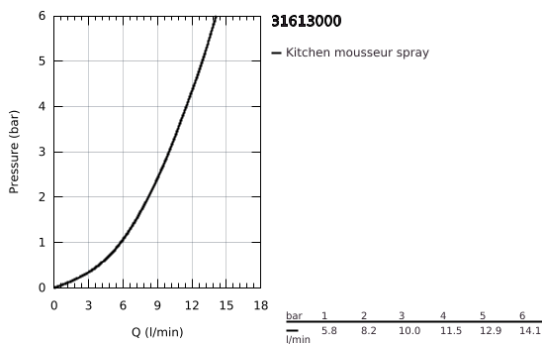

31 613 000 MINTA SMARTCONTROL SINK MIXER WITH SMARTCONTROL

PRODUCT DESCRIPTION

- Colour: chrome
- GROHE LongLife finish
- Pull-Out spout for greater flexibility
- laminar spray
- material: metal
- MagneticDocking guarantees easy retraction and smooth docking of the spray head back to the starting position
- GROHE SmartControl - push for ON-OFF, turn for volume adjustment from minimum to full flow
- temperature adjustment by turning of mixing valve on body
- swivel tubular spout
- swivel area 140°
- protected against backflow
- flexible connection hoses
- metal fixation set
- Protected Water Ways no contact of water with lead or nickel inside the tap
- maximum flow rate (at 3 bar): 10 l/min

31 613 000 MINTA SMARTCONTROL SINK MIXER WITH SMARTCONTROL

SPARE PARTS, June 2022 – now

- 1: Pull-Out spray (Spare part-nr. 48487000)
- 1.1: Dirt strainer (Spare part-nr. 0676800M)
- 1.2: Non-return valve (Spare part-nr. 08565000)
- 1.3: Flow control set (Spare part-nr. 48470000)
- 2: Shower hose (Spare part-nr. 48488000)
- 3: Shank fastening assembly (Spare part-nr. 48384000)
- 4: Support plate (Spare part-nr. 05334000)
- 5: Non-return valve (Spare part-nr. 45881000)
- 6: Dirt strainer (Spare part-nr. 0676800M)