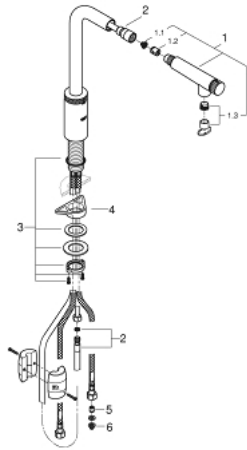

31 613 000 MINTA SMARTCONTROL SINK MIXER WITH SMARTCONTROL

PRODUCT DESCRIPTION

- Colour: chrome
- GROHE LongLife finish
- Pull-Out spout for greater flexibility
- laminar spray
- material: metal
- MagneticDocking guarantees easy retraction and smooth docking of the spray head back to the starting position
- GROHE SmartControl - push for ON-OFF, turn for volume adjustment from minimum to full flow
- temperature adjustment by turning of mixing valve on body
- swivel tubular spout
- swivel area 140°
- protected against backflow
- flexible connection hoses
- metal fixation set
- Protected Water Ways no contact of water with lead or nickel inside the tap
- maximum flow rate (at 3 bar): 10 l/min

31 613 000 MINTA SMARTCONTROL SINK MIXER WITH SMARTCONTROL

SPARE PARTS, June 2022 – now

- 1: Pull-Out spray (Spare part-nr. 48487000)
- 1.1: Dirt strainer (Spare part-nr. 0676800M)
- 1.2: Non-return valve (Spare part-nr. 08565000)
- 1.3: Flow control set (Spare part-nr. 48470000)
- 2: Shower hose (Spare part-nr. 48488000)
- 3: Shank fastening assembly (Spare part-nr. 48384000)
- 4: Support plate (Spare part-nr. 05334000)
- 5: Non-return valve (Spare part-nr. 45881000)
- 6: Dirt strainer (Spare part-nr. 0676800M)