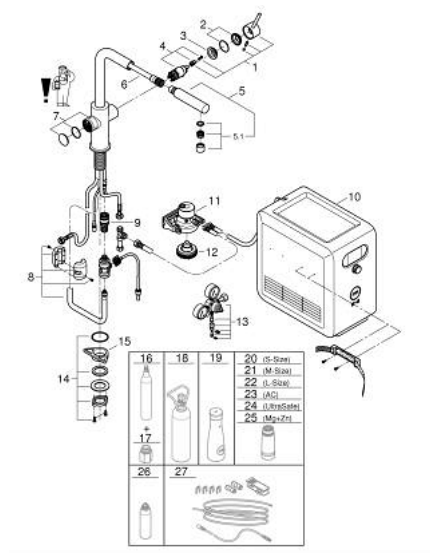

31 608 002 GROHE BLUE PROFESSIONAL L-SPOUT KIT WITH PULL-OUT SPOUT

SPARE PARTS, September 2021 – January 2022

1. 1: Lever (Spare part-nr. 46957000)
   - 2: Cap (Spare part-nr. 46581000)
   - 3: Fitting ring (Spare part-nr. 07419000)
   - 4: Cartridge (Spare part-nr. 46580000)
   - 5: Pull-Out spray (Spare part-nr. 46999000)
   - 5.1: Mousseur GROHE Blue L spout (Spare part-nr. 48194000)
   - 6: Operating unit (Spare part-nr. 46958000)
   - 7: Hose for pull-out shower (Spare part-nr. 48378000)
   - 8: Snap coupling (Spare part-nr. 48220000)
   - 9: Chiller and carbonizer (Spare part-nr. 40549002)
   - 10: Filter head (Spare part-nr. 64508001)
   - 11: cleaning cartridge adapter (Spare part-nr. 40694000)
   - 12: pressure indicator/-reducer (Spare part-nr. 48228000)
   - 13: Shank fastening assembly (Spare part-nr. 48384000)
   - 14: Support plate (Spare part-nr. 05334000)
   - 15: Starter kit 425 g CO₂ bottles (4 pieces) (Spare part-nr. 40422000)*
   - 16: CO₂ adapter (Spare part-nr. 40962000)*
   - 17: Starter kit 2 kg CO₂ bottle (Spare part-nr. 40423000)*
   - 18: Glass carafe with lid set
     (Spare part-nr. 40405001)*
   - 19: Filter S-Size (Spare part-nr. 40404001)*
   - 20: Filter M-Size (Spare part-nr. 40430001)*
   - 21: Filter L-Size (Spare part-nr. 40412001)*
   - 22: Activated carbon filter (Spare part-nr. 40547001)*
   - 23: UltraSafe filter (Spare part-nr. 40575002)*
   - 24: Magnesium + Zinc filter (Spare part-nr. 40691002)*
   - 25: Cleaning cartridge (Spare part-nr. 40914000)*
   - 26: Extension set (Spare part-nr. 40843000)*
2. Optional accessories