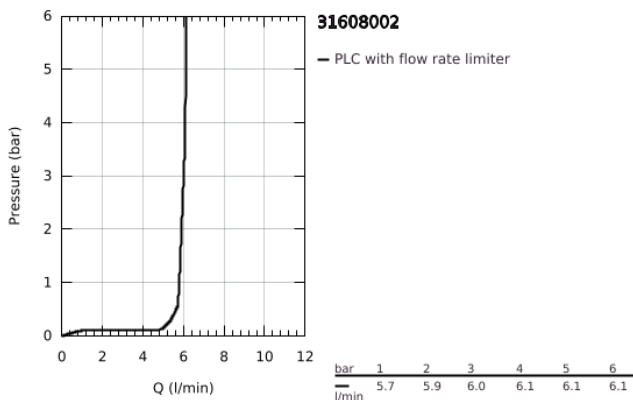

## 31 608 002 GROHE BLUE PROFESSIONAL L-SPOUT KIT WITH PULL-OUT SPOUT

### PRODUCT DESCRIPTION (1/2)

- Colour: chrome
- GROHE SilkMove
- GROHE LongLife finish
- 368 mm faucet height
- 332 mm aerator height
- Pull-Out spout for greater flexibility
- projection 222 mm
- swivel area 360°
- push buttons for 3 types of filtered and chilled table water
- still, medium, sparkling
- separate inner water ways for filtered and non-filtered water
- flexible connection hoses
- GROHE Blue Professional cooler
- delivers 12 liters of chilled sparkling water per hour
- colour display with push and turn control
- 270 Watt cooling unit, 110 V AC
- requires ventilation holes in the bottom of the kitchen cabinet
- software set-up, monitoring of filter and CO<sub>2</sub> capacity via GROHE Watersystems app
- with Bluetooth\* and Wi-Fi interface for wireless data communication
- for Apple\*\* and Android devices
- bluetooth range (max. 10 m) varies on used materials and walls between transmitter and receiver
- cleaning cartridge adapter, for use with GROHE Blue cleaning cartridge 40 434 001
- filter head with flexible water hardness adjustment
- maximum flow rate (at 3 bar): 6 l/min
- CALGreen compliant