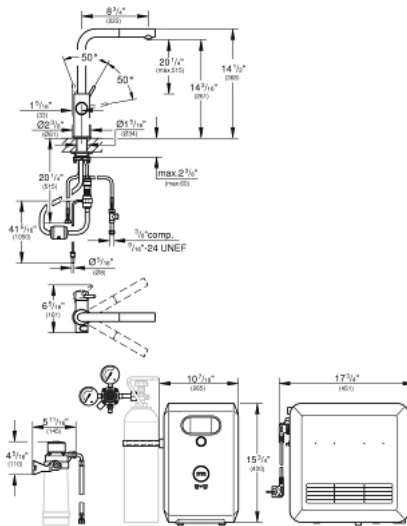

## 31 608 002 GROHE BLUE PROFESSIONAL L-SPOUT KIT WITH PULL-OUT SPOUT

### PRODUCT DESCRIPTION (1/2)

- Colour: chrome
- GROHE SilkMove
- GROHE LongLife finish
- 368 mm faucet height
- 332 mm aerator height
- Pull-Out spout for greater flexibility
- projection 222 mm
- swivel area 360°
- push buttons for 3 types of filtered and chilled table water
- still, medium, sparkling
- separate inner water ways for filtered and non-filtered water
- flexible connection hoses
- GROHE Blue Professional cooler
- delivers 12 liters of chilled sparkling water per hour
- colour display with push and turn control
- 270 Watt cooling unit, 110 V AC
- requires ventilation holes in the bottom of the kitchen cabinet
- software set-up, monitoring of filter and CO<sub>2</sub> capacity via GROHE Watersystems app
- with Bluetooth\* and Wi-Fi interface for wireless data communication
- for Apple\*\* and Android devices
- bluetooth range (max. 10 m) varies on used materials and walls between transmitter and receiver
- cleaning cartridge adapter, for use with GROHE Blue cleaning cartridge 40 434 001
- filter head with flexible water hardness adjustment
- maximum flow rate (at 3 bar): 6 l/min
- CALGreen compliant