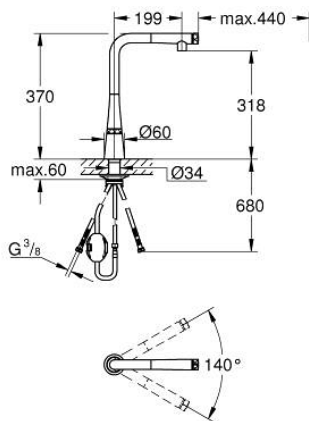

## 31 593 002 ZEDRA SMARTCONTROL SINK MIXER WITH SMARTCONTROL

### PRODUCT DESCRIPTION

- Colour: chrome
- GROHE LongLife finish
- Pull-Out spout for greater flexibility
- laminar spray
- material: metal
- MagneticDocking guarantees easy retraction and smooth docking of the spray head back to the starting position
- GROHE SmartControl - push for ON-OFF, turn for volume adjustment from minimum to full flow
- temperature adjustment by turning of mixing valve on body
- swivel tubular spout
- swivel area 140°
- protected against backflow
- flexible connection hoses
- metal fixation set
- Protected Water Ways no contact of water with lead or nickel inside the tap
- maximum flow rate (at 3 bar): 10 l/min

### SPARE PARTS, July 2018 – June 2022

- 1: Pull-Out spray (Spare part-nr. 48487000)
- 1.1: Dirt strainer (Spare part-nr. 0676800M)
- 1.2: Non-return valve (Spare part-nr. 08565000)
- 1.3: Flow control set (Spare part-nr. 48470000)
- 2: Shower hose (Spare part-nr. 48488000)
- 3: Shank fastening assembly (Spare part-nr. 48384000)
- 4: Support plate (Spare part-nr. 05334000)
- 5: Non-return valve (Spare part-nr. 45881000)
- 6: Dirt strainer (Spare part-nr. 0676800M)