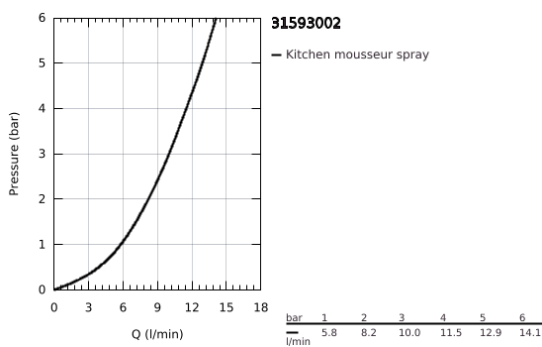

## 31 593 002 ZEDRA SMARTCONTROL SINK MIXER WITH SMARTCONTROL

### PRODUCT DESCRIPTION

- Colour: chrome
- GROHE LongLife finish
- Pull-Out spout for greater flexibility
- laminar spray
- material: metal
- MagneticDocking guarantees easy retraction and smooth docking of the spray head back to the starting position
- GROHE SmartControl - push for ON-OFF, turn for volume adjustment from minimum to full flow
- temperature adjustment by turning of mixing valve on body
- swivel tubular spout
- swivel area 140°
- protected against backflow
- flexible connection hoses
- metal fixation set
- Protected Water Ways no contact of water with lead or nickel inside the tap
- maximum flow rate (at 3 bar): 10 l/min