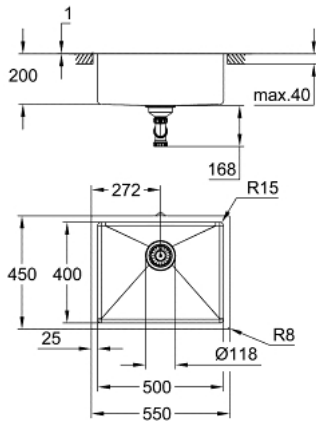

### PRODUCT DESCRIPTION

- Colour: brushed cool sunrise
- model: K700U 60-S 54.4/44.4 1.0
- mounting type: undermount, top mount or flush mount
- material: stainless steel AISI 304 (V2A)
- material thickness: 1 mm
- GROHE LongLife finish
- finish: satin finish
- GROHE Whisper
- min. cabinet size: 600 mm
- dimensions: 550 x 450 mm
- 1 bowl: 500 x 400 x 200 mm
- GROHE FastFixation installation system
- cut-out (undermount): 502 x 402 mm (R16)
- cut-out (top mount): 535 x 435 mm
- cut-out (flush mount): 535 x 435 mm (R3)(top step outer size: -551 x 451 -R8 deep -3.5 mm)
- drainer: Ø 3.5" basket strainer waste
- accessories included: waste kit, basket strainer waste, mounting set
- amount of fasteners included (top mount): 8
- amount of fasteners included (undermount): 8