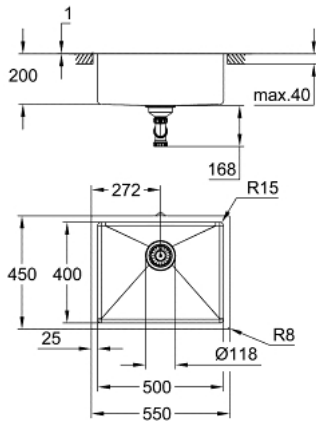

31 574 DL1 K700U STAINLESS STEEL SINK

PRODUCT DESCRIPTION

- Colour: brushed warm sunset
- model: K700U 60-S 54.4/44.4 1.0
- mounting type: undermount, top mount or flush mount
- material: stainless steel AISI 304 (V2A)
- material thickness: 1 mm
- GROHE LongLife finish
- finish: satin finish
- GROHE Whisper
- min. cabinet size: 600 mm
- dimensions: 550 x 450 mm
- sound level in standby 44 dB(A)
- GROHE FastFixation installation system
- cut-out (undermount): 502 x 402 mm (R16)
- cut-out (top mount): 535 x 435 mm
- cut-out (flush mount): 535 x 435 mm (R3)(top step outer size: -551 x 451 -R8 deep -3.5 mm)
- drainer: Ø 3.5" basket strainer waste
- accessories included: waste kit, basket strainer waste, mounting set
- amount of fasteners included (top mount): 8
- amount of fasteners included (undermount): 8