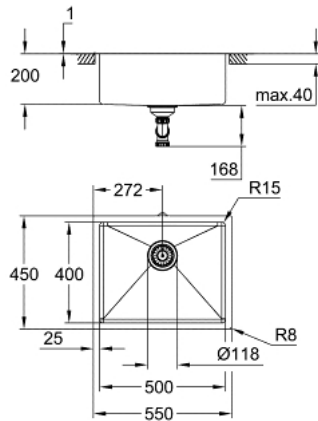

31 574 AL1 K700U STAINLESS STEEL SINK

PRODUCT DESCRIPTION

- Colour: brushed hard graphite
- model: K700U 60-S 54.4/44.4 1.0
- mounting type: undermount, top mount or flush mount
- material: stainless steel AISI 304 (V2A)
- material thickness: 1 mm
- GROHE LongLife finish
- finish: satin finish
- GROHE Whisper
- min. cabinet size: 600 mm
- dimensions: 550 x 450 mm
- 1 bowl: 500 x 400 x 200 mm
- GROHE FastFixation installation system
- cut-out (undermount): 502 x 402 mm (R16)
- cut-out (top mount): 535 x 435 mm
- cut-out (flush mount): 535 x 435 mm (R3)(top step outer size: -551 x 451 -R8 deep -3.5 mm)
- drainer: Ø 3.5" basket strainer waste
- cut-out (top mount): 594 x 442 mm
- accessories included: waste kit, basket strainer waste, mounting set
- amount of fasteners included (top mount): 8
- amount of fasteners included (undermount): 8