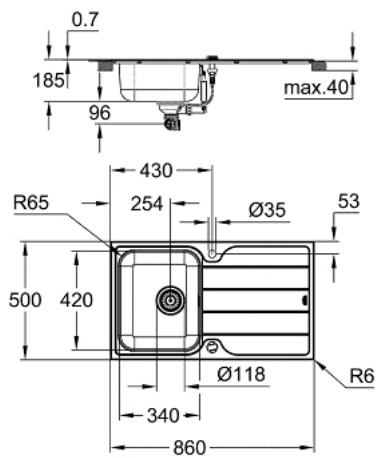

### PRODUCT DESCRIPTION

- Colour: stainless steel
- K500 stainless steel sink with drainer (31 571 SD1)
- mounting type: top mount
- Minta single-lever sink mixer (32 168)
- GROHE LongLife finish
- Pull-Out spout for greater flexibility
- mousseur
- swivel tubular spout, swivel area 360°

## 31 573 SD1 MINTA KITCHEN SINK AND TAP BUNDLE

**SPARE PARTS**, August 2019 – now

1: Plug (Spare part-nr. 42588SD0)

2: Turning handle (Spare part-nr. 42587SD0)