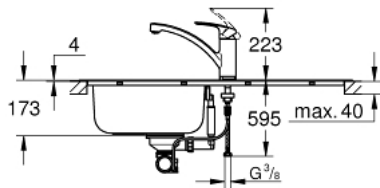

31 565 SD1 EUROSART KITCHEN SINK AND TAP BUNDLE

PRODUCT DESCRIPTION

- Colour: stainless steel
- K200 stainless steel sink with drainer (31 552 SD1)
- mounting type: top mount
- material thickness: 0.6 mm (± 0.1 mm)
- Eurosmart single lever sink mixer (33 281 003)
- GROHE LongLife finish

31 565 SD1 EUROSMAK KITCHEN SINK AND TAP BUNDLE

SPARE PARTS, August 2019 – now

1: Plug (Spare part-nr. 42588SD0)

2: Turning handle (Spare part-nr. 42587SD0)