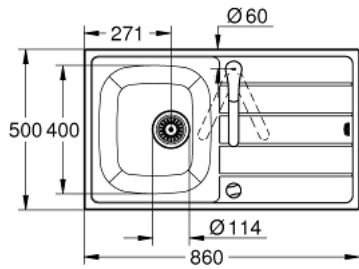

31 565 SD1 EUROSART KITCHEN SINK AND TAP BUNDLE

PRODUCT DESCRIPTION

- Colour: stainless steel
- K200 stainless steel sink with drainer (31 552 SD1)
- mounting type: top mount
- material thickness: 0.6 mm (± 0.1 mm)
- Eurosmart single lever sink mixer (33 281 003)
- GROHE LongLife finish

31 565 SD1 EUROSMAK KITCHEN SINK AND TAP BUNDLE

SPARE PARTS, August 2019 – now

1: Plug (Spare part-nr. 42588SD0)

2: Turning handle (Spare part-nr. 42587SD0)