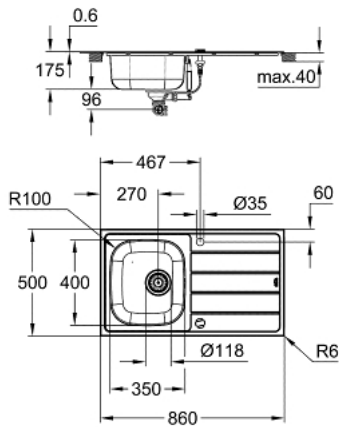

31 562 SD1 BAU KITCHEN SINK AND TAP BUNDLE

PRODUCT DESCRIPTION

- Colour: stainless steel
- K200 stainless steel sink with drainer (31 552 SD1)
- mounting type: top mount
- Bau Edge single lever sink mixer (31 367 001)
- GROHE LongLife finish
- swivel tubular spout, swivel area 360°
- accessories included: automatic waste fitting with rotary handle, waste kit, basket strainer waste, mounting set

31 562 SD1 BAU KITCHEN SINK AND TAP BUNDLE

SPARE PARTS, August 2019 – now

1: Plug (Spare part-nr. 42588SD0)

2: Turning handle (Spare part-nr. 42587SD0)