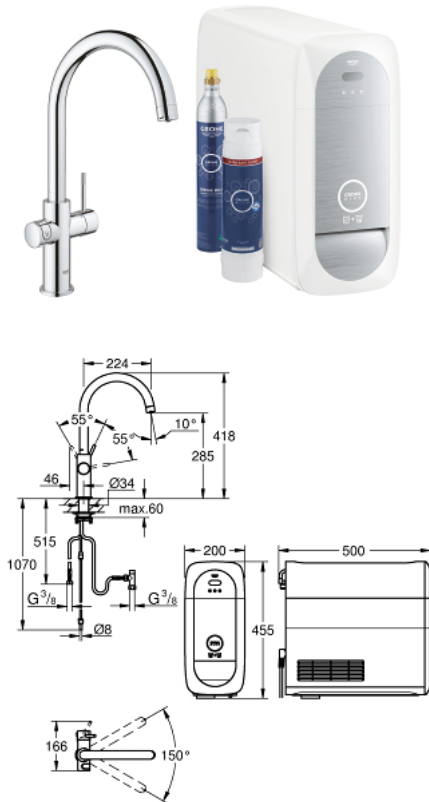

## 31 545 001 GROHE BLUE HOME C-SPOUT STARTER KIT

### PRODUCT DESCRIPTION (1/2)

- Colour: chrome
- GROHE Blue Home single-lever sink mixer with filter function
- push buttons for 3 types of filtered and chilled table water
- still, medium, sparkling
- GROHE LongLife finish
- GROHE SilkMove 28 mm ceramic cartridge
- swivel tubular spout, swivel area 150°
- separate inner water ways for filtered and non-filtered water
- flexible connection hoses
- GROHE Blue Home cooler
- delivers 3 liters of chilled sparkling water per hour
- 180 Watt cooling unit, 230 V, 50 Hz
- type of protection IP 21
- CE approved
- requires ventilation holes in the bottom of the kitchen cabinet
- software set-up, monitoring of filter and CO<sub>2</sub> capacity via GROHE Watersystems app
- compatible with GROHE Blue filter S-Size, M-Size, GROHE Blue activated carbon filter, GROHE Blue Ultrasafe filter and GROHE Blue Magnesium + Zinc filter
- GROHE Blue Ultrasafe filter 3000 l and filter head
- GROHE Blue 425 g CO<sub>2</sub> bottle
- System requirements Apple iPhone with iOS 14.0 or higher System requirements Android smart phone with Android 10.0 or higher Mobile devices and GROHE Watersystems App\*\*\* are not included in delivery and have to be ordered separately via an authorised Apple store/store/iTunes or Google Play store.\* The Bluetooth word mark and logos are registered trademarks owned by Bluetooth SIG, Inc. and any use of such marks by Grohe AG is under license. Other trademarks and trade names are those of their respective owners.\*\* Apple, the Apple logo, iPod, iPod Touch, iPhone and iTunes are trademarks of Apple Inc., registered in the U.S. and other countries. Apple is not responsible for the function of this device or its compliance with safety and regulatory standards.\*\*\* Available for free via iTunes app or Google Play store.