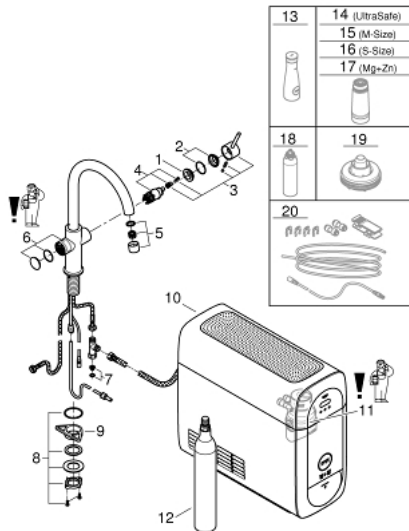

### SPARE PARTS, October 2021 – now

- 1: Fitting ring (Spare part-nr. 07419000)
- 2: Cap (Spare part-nr. 46581000)
- 3: Lever (Spare part-nr. 46957000)
- 4: Cartridge (Spare part-nr. 46580000)
- 5: Mousseur GROHE Blue U and C spout (Spare part-nr. 48343000)
- 6: Operating unit (Spare part-nr. 46958000)
- 7: Dirt strainer (Spare part-nr. 47576000)
- 8: Shank fastening assembly (Spare part-nr. 48384000)
- 9: Support plate (Spare part-nr. 05334000)
- 10: Cooler (Spare part-nr. 40711001)
- 11: Filter head (Spare part-nr. 48344000)
- 12: Starter kit 425 g CO<sub>2</sub> bottles (4 pieces) (Spare part-nr. 40422000)
- 13: Glass carafe with lid set