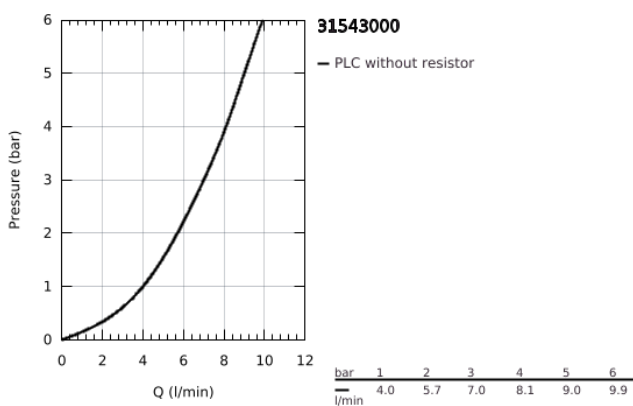

31 543 000 GROHE BLUE HOME U-SPOUT STARTER KIT WITH PULL-OUT SPOUT

PRODUCT DESCRIPTION (1/2)

- Colour: chrome
- GROHE Blue Home single-lever sink mixer with filter function
- push buttons for 3 types of filtered and chilled table water
- still, medium, sparkling
- GROHE LongLife finish
- GROHE SilkMove 28 mm ceramic cartridge
- Pull-Out spout for greater flexibility
- swivel tubular spout, swivel area 360°
- separate inner water ways for filtered and non-filtered water
- flexible connection hoses
- GROHE Blue Home cooler
- delivers 3 liters of chilled sparkling water per hour
- 180 Watt cooling unit, 230 V, 50 Hz
- type of protection IP 21
- CE approved
- requires ventilation holes in the bottom of the kitchen cabinet
- software set-up, monitoring of filter and CO₂ capacity via GROHE Watersystems app
- push notifications at low filter resp. CO₂ capacity
- GROHE Blue filter S-Size and filter head with flexible water hardness adjustment for regions with water hardness of more than 9° dKH
- compatible with GROHE Blue filter S-Size, M-Size, GROHE Blue activated carbon filter, GROHE Blue Ultrasafe filter and GROHE Blue Magnesium + Zinc filter
- GROHE Blue 425 g CO₂ bottle