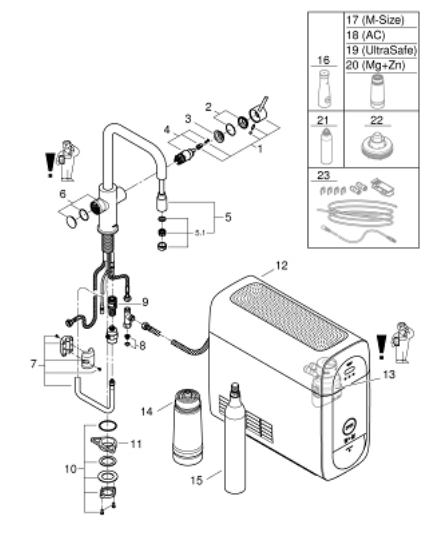

31 543 000 GROHE BLUE HOME U-SPOUT STARTER KIT WITH PULL-OUT SPOUT

SPARE PARTS, September 2021 – now

- 1: Lever (Spare part-nr. 46957000)
- 2: Cap (Spare part-nr. 46581000)
- 3: Fitting ring (Spare part-nr. 07419000)
- 4: Cartridge (Spare part-nr. 46580000)
- 5: Pull-Out spray (Spare part-nr. 48380000)
- 5.1: Mousseur (Spare part-nr. 48379000)
- 6: Operating unit (Spare part-nr. 46958000)
- 7: Hose for pull-out shower (Spare part-nr. 48378000)
- 8: Dirt strainer (Spare part-nr. 47576000)
- 9: Quick coupling (Spare part-nr. 46315000)
- 10: Shank fastening assembly (Spare part-nr. 48384000)
- 11: Support plate (Spare part-nr. 05334000)
- 12: Cooler (Spare part-nr. 40711001)
- 13: Filter head (Spare part-nr. 48344000)
- 14: Filter S-Size (Spare part-nr. 40404001)
- 15: Starter kit 425 g CO₂ bottles (4 pieces) (Spare part-nr. 40422000)
- 16: Glass carafe with lid set