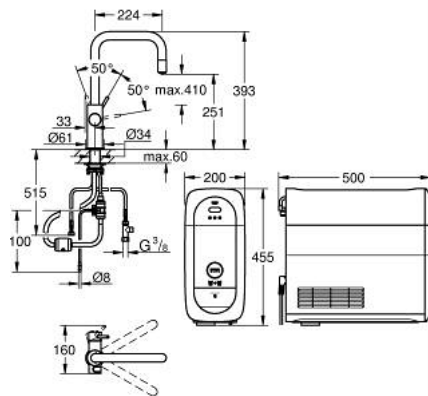

31 543 000 GROHE BLUE HOME U-SPOUT STARTER KIT WITH PULL-OUT SPOUT