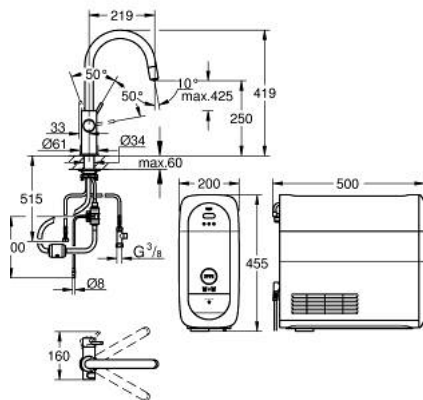

31 541 DC0 GROHE BLUE HOME C-SPOUT STARTER KIT WITH PULL-OUT SPOUT

PRODUCT DESCRIPTION (1/2)

- Colour: supersteel
- GROHE Blue Home single-lever sink mixer with filter function
- C-spout
- push buttons for 3 types of filtered and chilled table water
- still, medium, sparkling
- GROHE LongLife finish
- GROHE SilkMove 28 mm ceramic cartridge
- Pull-Out spout for greater flexibility
- swivel tubular spout, swivel area 360°
- separate inner water ways for filtered and non-filtered water
- flexible connection hoses
- GROHE Blue Home cooler
- delivers 3 liters of chilled sparkling water per hour
- 180 Watt cooling unit, 230 V, 50 Hz
- type of protection IP 21
- CE approved
- requires ventilation holes in the bottom of the kitchen cabinet
- software set-up, monitoring of filter and CO₂ capacity via GROHE Watersystems app
- push notifications at low filter resp. CO₂ capacity
- with Bluetooth* and Wi-Fi interface for wireless data communication
- for Apple** and Android devices
- bluetooth range (max. 10 m) varies on used materials and walls between transmitter and receiver
- GROHE Blue filter S-Size and filter head with flexible water hardness adjustment for regions with water hardness of more than 9° dKH
- for regions with water hardness below 9° dKH please order activated carbon filter 40 547 001