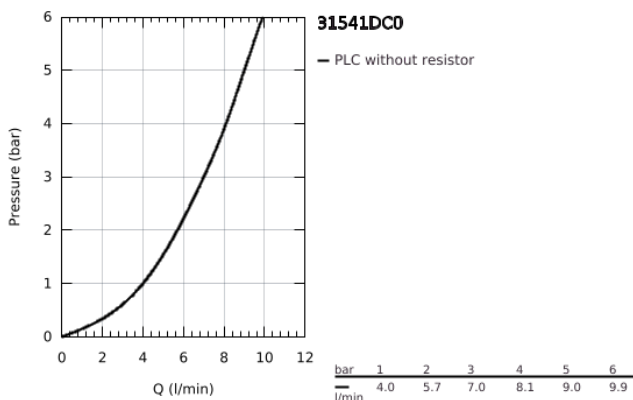

31 541 DC0 GROHE BLUE HOME C-SPOUT STARTER KIT WITH PULL-OUT SPOUT

PRODUCT DESCRIPTION (1/2)

- Colour: supersteel
- GROHE Blue Home single-lever sink mixer with filter function
- C-spout
- push buttons for 3 types of filtered and chilled table water
- still, medium, sparkling
- GROHE LongLife finish
- GROHE SilkMove 28 mm ceramic cartridge
- Pull-Out spout for greater flexibility
- swivel tubular spout, swivel area 360°
- separate inner water ways for filtered and non-filtered water
- flexible connection hoses
- GROHE Blue Home cooler
- delivers 3 liters of chilled sparkling water per hour
- 180 Watt cooling unit, 230 V, 50 Hz
- type of protection IP 21
- CE approved
- requires ventilation holes in the bottom of the kitchen cabinet
- software set-up, monitoring of filter and CO₂ capacity via GROHE Watersystems app
- push notifications at low filter resp. CO₂ capacity
- with Bluetooth* and Wi-Fi interface for wireless data communication
- for Apple** and Android devices
- bluetooth range (max. 10 m) varies on used materials and walls between transmitter and receiver
- GROHE Blue filter S-Size and filter head with flexible water hardness adjustment for regions with water hardness of more than 9° dKH
- for regions with water hardness below 9° dKH please order activated carbon filter 40 547 001