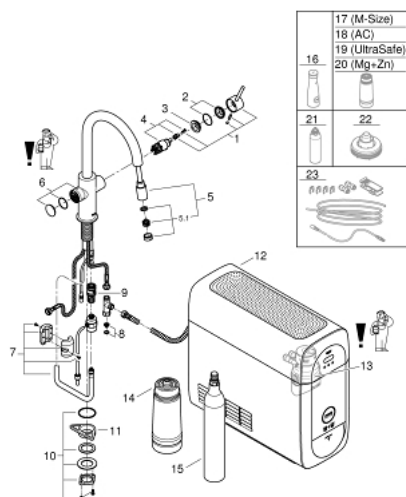

31 541 DC0 GROHE BLUE HOME C-SPOUT STARTER KIT WITH PULL-OUT SPOUT

SPARE PARTS, September 2021 – now

- 1: Lever (Spare part-nr. 46957DC0)
- 2: Cap (Spare part-nr. 46581DC0)
- 3: Fitting ring (Spare part-nr. 07419000)
- 4: Cartridge (Spare part-nr. 46580000)
- 5: Pull-Out spray (Spare part-nr. 48380DC0)
- 5.1: Mousseur (Spare part-nr. 48379DC0)
- 6: Operating unit (Spare part-nr. 46958DC0)
- 7: Hose for pull-out shower (Spare part-nr. 48378000)
- 8: Dirt strainer (Spare part-nr. 47576000)
- 9: Quick coupling (Spare part-nr. 46315000)
- 10: Shank fastening assembly (Spare part-nr. 48384000)
- 11: Support plate (Spare part-nr. 05334000)
- 12: Cooler (Spare part-nr. 40711001)
- 13: Filter head (Spare part-nr. 48344000)
- 14: Filter S-Size (Spare part-nr. 40404001)
- 15: Starter kit 425 g CO₂ bottles (4 pieces) (Spare part-nr. 40422000)
- 16: Glass carafe with lid set