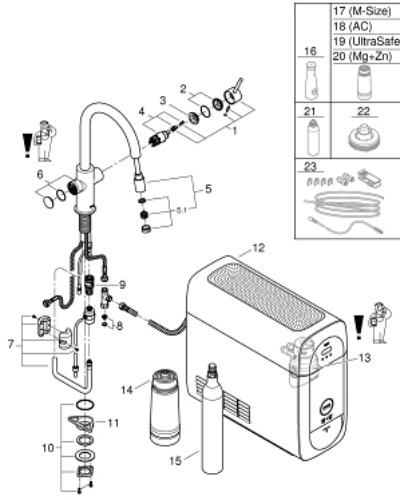

31 541 000 GROHE BLUE HOME C-SPOUT STARTER KIT WITH PULL-OUT SPOUT

الآن - 2021 ربيع ثبب س، قطع* الغيار

1: مقبض (46957000 رقم* الطلب.-)

2: غطاء (46581000 رقم* الطلب.-)

3: حلقة تركيب (07419000 رقم* الطلب.-)

4: خرطوشة (46580000 رقم* الطلب.-)

5: سبراي قابل للسحب (48380000 رقم* الطلب.-)

5.1: فلتر مياه (48379000 رقم* الطلب.-)

6: وحدة تشغيل (46958000 رقم* الطلب.-)

7: خرطوم لدش قابل للسحب (48378000 رقم* الطلب.-)

8: مصفاة غبار (47576000 رقم* الطلب.-)

9: إقران سريع (46315000 رقم* الطلب.-)

10: تجميع مثبت ساق (48384000 رقم* الطلب.-)

11: لوحة الدعم (05334000 رقم* الطلب.-)

12: مبرد (40711001 رقم* الطلب.-)

13: رأس فلتر (48344000 رقم* الطلب.-)

14: فلتر مقياس صغير (40404001 رقم* الطلب.-)

42: جم بغاز ثاني أكسيد الكربون (4) قطع (CO₂) (40422000 رقم* الطلب.-)

15: اسطوانات طقم بدء تشغيل 5

16: Glass carafe with lid set (40405001 رقم* الطلب.-)*

17: فلتر مقياس متوسط (40430001 رقم* الطلب.-)*

18: فلتر الكربون النشط (40547001 رقم* الطلب.-)*

19: فلتر فائق الأمان (40575002 رقم* الطلب.-)*

20: Magnesium + Zinc filter (40691002 رقم* الطلب.-)*

21: قلب تنظيف (40434001 رقم* الطلب.-)*

22: مهبط قلب التنظيف (40694000 رقم* الطلب.-)*

23: طقم تطوية (40843000 رقم* الطلب.-)*

* إكسسوارات* اختيارية*