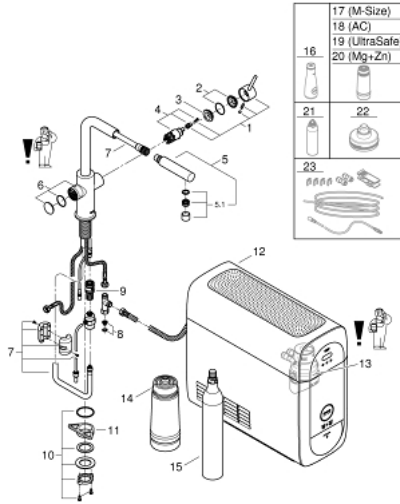

31 539 000 GROHE BLUE HOME L-SPOUT STARTER KIT WITH PULL-OUT SPOUT

الآن - 2021 ربت بس، قطع الغيار

1: مقبض (46957000 رقم الطلب.)

2: غطاء (46581000 رقم الطلب.)

3: حلقة تركيب (07419000 رقم الطلب.)

4: خرطوشة (46580000 رقم الطلب.)

5: سبراي قابل للسحب (46999000 رقم الطلب.)

5.1: Mousseur GROHE Blue L spout (48194000 رقم الطلب.)

6: وحدة تشغيل (46958000 رقم الطلب.)

7: خرطوم لدش قابل للسحب (48378000 رقم الطلب.)

8: مصفاة غبار (47576000 رقم الطلب.)

9: إقران سريع (46315000 رقم الطلب.)

10: تجميع مثبت ساق (48384000 رقم الطلب.)

11: لوحة الدعم (05334000 رقم الطلب.)

12: مبرد (40711001 رقم الطلب.)

13: رأس فلتر (48344000 رقم الطلب.)

14: فلتر مقياس صغير (40404001 رقم الطلب.)

42: جم بغاز ثاني أكسيد الكربون (4) قطع (CO₂) (40422000 رقم الطلب.)

15: اسطوانات طقم بدء تشغيل 5

16: Glass carafe with lid set (40405001 رقم الطلب.)*

17: فلتر مقياس متوسط (40430001 رقم الطلب.)*

18: فلتر الكربون النشط (40547001 رقم الطلب.)*

19: فلتر فائق الأمان (40575002 رقم الطلب.)*

20: Magnesium + Zinc filter (40691002 رقم الطلب.)*

21: قلب تنظيف (40434001 رقم الطلب.)*

22: مهبط قلب التنظيف (40694000 رقم الطلب.)*

23: طقم تطوية (40843000 رقم الطلب.)*

* إكسسوارات اختيارية