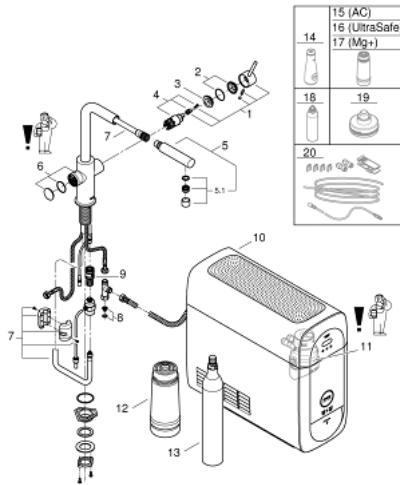

31 539 000 GROHE BLUE HOME L-SPOUT STARTER KIT WITH PULL-OUT SPOUT

SPARE PARTS, January 2017 – September 2021

1. 1: Lever (Spare part-nr. 46957000)
   - 2: Cap (Spare part-nr. 46581000)
   - 3: Fitting ring (Spare part-nr. 07419000)
   - 4: Cartridge (Spare part-nr. 46580000)
   - 5: Pull-Out spray (Spare part-nr. 46999000)
   - 5.1: Mousseur GROHE Blue L spout (Spare part-nr. 48194000)
   - 6: Operating unit (Spare part-nr. 46958000)
   - 7: Hose for pull-out shower (Spare part-nr. 48378000)
   - 8: Dirt strainer (Spare part-nr. 47576000)
   - 9: Quick coupling (Spare part-nr. 46315000)
   - 10: Cooler (Spare part-nr. 40711001)
   - 11: Filter head (Spare part-nr. 48344000)
   - 12: Filter S-Size (Spare part-nr. 40404001)
   - 13: Starter kit 425 g CO₂ bottles (4 pieces) (Spare part-nr. 40422000)
   - 14: Glass carafe (Spare part-nr. 40405000)*
   - 15: Activated carbon filter (Spare part-nr. 40547001)*
   - 16: UltraSafe filter (Spare part-nr. 40575001)*
   - 17: Magnesium+ filter (Spare part-nr. 40691001)*
   - 18: Cleaning cartridge (Spare part-nr. 40434001)*
   - 19: cleaning cartridge adapter (Spare part-nr. 40694000)*
   - 20: Extension set (Spare part-nr. 40843000)*
2. Optional accessories