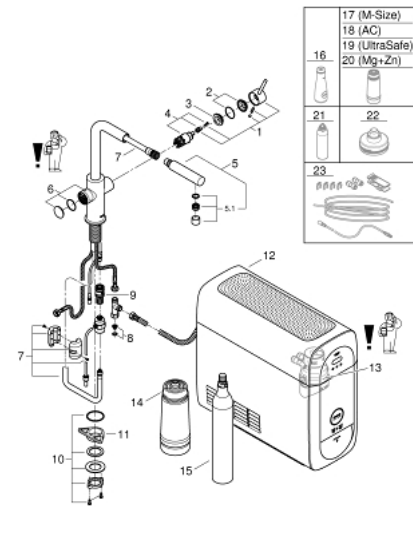

### SPARE PARTS, September 2021 – now

- 1: Lever (Spare part-nr. 46957000)
- 2: Cap (Spare part-nr. 46581000)
- 3: Fitting ring (Spare part-nr. 07419000)
- 4: Cartridge (Spare part-nr. 46580000)
- 5: Pull-Out spray (Spare part-nr. 46999000)
- 5.1: Mousseur GROHE Blue L spout (Spare part-nr. 48194000)
- 6: Operating unit (Spare part-nr. 46958000)
- 7: Hose for pull-out shower (Spare part-nr. 48378000)
- 8: Dirt strainer (Spare part-nr. 47576000)
- 9: Quick coupling (Spare part-nr. 46315000)
- 10: Shank fastening assembly (Spare part-nr. 48384000)
- 11: Support plate (Spare part-nr. 05334000)
- 12: Cooler (Spare part-nr. 40711001)
- 13: Filter head (Spare part-nr. 48344000)
- 14: Filter S-Size (Spare part-nr. 40404001)
- 15: Starter kit 425 g CO<sub>2</sub> bottles (4 pieces) (Spare part-nr. 40422000)
- 16: Glass carafe with lid set

(Spare part-nr. 40405001)\*

- 17: Filter M-Size (Spare part-nr. 40430001)\*
- 18: Activated carbon filter (Spare part-nr. 40547001)\*
- 19: UltraSafe filter (Spare part-nr. 40575002)\*
- 20: Magnesium + Zinc filter (Spare part-nr. 40691002)\*
- 21: Cleaning cartridge (Spare part-nr. 40434001)\*
- 22: cleaning cartridge adapter (Spare part-nr. 40694000)\*
- 23: Extension set (Spare part-nr. 40843000)\*