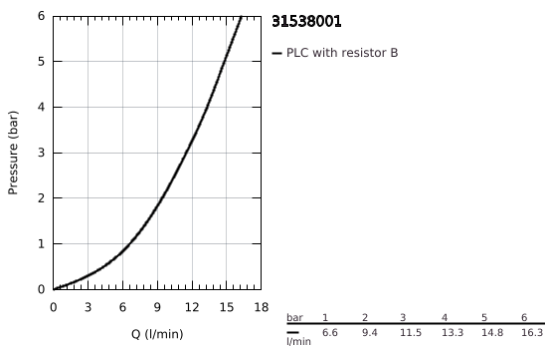

31 538 001 **GROHE BAUFLOW SINGLE-LEVER SINK MIXER 1/2"**

PRODUCT DESCRIPTION

- Colour: chrome
- high spout
- GROHE LongLife finish
- GROHE SmoothControl 28 mm ceramic cartridge
- Protected Water Ways no contact of water with lead or nickel inside the tap
- swivel tubular spout, swivel area 360°
- flexible connection hoses
- metal fixation set
- maximum flow rate (at 3 bar): 11.5 l/min

31 538 001 **GROHE BAUFLOW SINGLE-LEVER SINK MIXER 1/2"**

SPARE PARTS, April 2022 – now

- 1: Cartridge (Spare part-nr. 46963000)
- 2: Mousseur (Spare part-nr. 13967000)
- 3: Shank fastening assembly (Spare part-nr. 48384000)
- 4: Safety ring (Spare part-nr. 4826600M)
- 5: Support plate (Spare part-nr. 05334000)