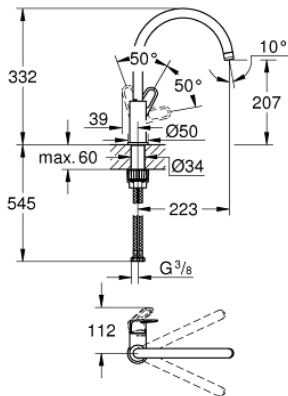

31 538 001 **GROHE BAUFLOW SINGLE-LEVER SINK MIXER 1/2"**

PRODUCT DESCRIPTION

- Colour: chrome
- high spout
- GROHE LongLife finish
- GROHE SmoothControl 28 mm ceramic cartridge
- Protected Water Ways no contact of water with lead or nickel inside the tap
- swivel tubular spout, swivel area 360°
- flexible connection hoses
- metal fixation set
- maximum flow rate (at 3 bar): 11.5 l/min

31 538 001 **GROHE BAUFLOW SINGLE-LEVER SINK MIXER 1/2"**

SPARE PARTS, April 2022 – now

- 1: Cartridge (Spare part-nr. 46963000)
- 2: Mousseur (Spare part-nr. 13967000)
- 3: Shank fastening assembly (Spare part-nr. 48384000)
- 4: Safety ring (Spare part-nr. 4826600M)
- 5: Support plate (Spare part-nr. 05334000)