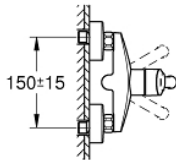

31 509 003 **EUROSMART SINGLE-LEVER SINK MIXER 1/2"**

PRODUCT DESCRIPTION

- Colour: chrome
- wall mounted
- GROHE LongLife finish
- GROHE SilkMove 35 mm ceramic cartridge
- mousseur
- adjustable flow rate limiter
- swivel tubular spout, swivel area 360°
- projection 149 mm
- integrated temperature limiter
- S-unions
- maximum flow rate (at 3 bar): 13.5 l/min
- professional edition

31 509 003 EUROSMART SINGLE-LEVER SINK MIXER 1/2"

SPARE PARTS, September 2019 – now

- 1: Lever (Spare part-nr. 48542000)
- 2: Cartridge (Spare part-nr. 46374000)
- 3: S-spout (Spare part-nr. 13385000)
- 3.1: Mousseur (Spare part-nr. 06574000)
- 3.2: Sealing washer (Spare part-nr. 0128500M)
- 3.3: Safety ring (Spare part-nr. 0485300M)
- 4: Screw connection 1/2" (Spare part-nr. 45044000)
- 5: S-union (Spare part-nr. 12662000)
- 6: Extension 3/4", 20 mm (Spare part-nr. 0713000M)*
- 7: Special spanner (Spare part-nr. 19377000)*