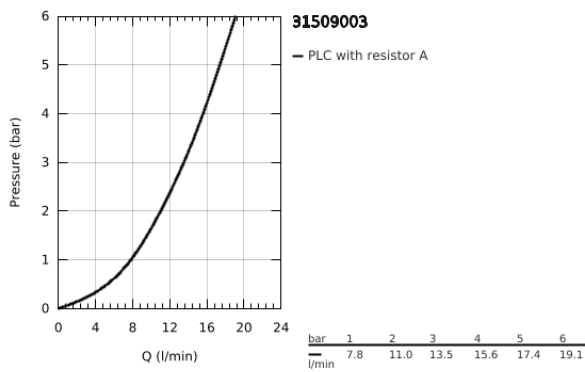

31 509 003 **EUROSMART SINGLE-LEVER SINK MIXER 1/2"**

PRODUCT DESCRIPTION

- Colour: chrome
- wall mounted
- GROHE LongLife finish
- GROHE SilkMove 35 mm ceramic cartridge
- mousseur
- adjustable flow rate limiter
- swivel tubular spout, swivel area 360°
- projection 149 mm
- integrated temperature limiter
- S-unions
- maximum flow rate (at 3 bar): 13.5 l/min
- professional edition

31 509 003 EUROSMART SINGLE-LEVER SINK MIXER 1/2"

SPARE PARTS, September 2019 – now

- 1: Lever (Spare part-nr. 48542000)
- 2: Cartridge (Spare part-nr. 46374000)
- 3: S-spout (Spare part-nr. 13385000)
- 3.1: Mousseur (Spare part-nr. 06574000)
- 3.2: Sealing washer (Spare part-nr. 0128500M)
- 3.3: Safety ring (Spare part-nr. 0485300M)
- 4: Screw connection 1/2" (Spare part-nr. 45044000)
- 5: S-union (Spare part-nr. 12662000)
- 6: Extension 3/4", 20 mm (Spare part-nr. 0713000M)*
- 7: Special spanner (Spare part-nr. 19377000)*