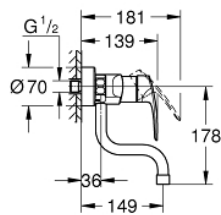

31 509 003 **EUROSMART SINGLE-LEVER SINK MIXER 1/2"**

PRODUCT DESCRIPTION

- Colour: chrome
- wall mounted
- GROHE LongLife finish
- GROHE SilkMove 35 mm ceramic cartridge
- mousseur
- adjustable flow rate limiter
- swivel tubular spout, swivel area 360°
- projection 149 mm
- integrated temperature limiter
- S-unions
- maximum flow rate (at 3 bar): 13.5 l/min
- professional edition

31 509 003 EUROSMART SINGLE-LEVER SINK MIXER 1/2"

SPARE PARTS, September 2019 – now

- 1: Lever (Spare part-nr. 48542000)
- 2: Cartridge (Spare part-nr. 46374000)
- 3: S-spout (Spare part-nr. 13385000)
- 3.1: Mousseur (Spare part-nr. 06574000)
- 3.2: Sealing washer (Spare part-nr. 0128500M)
- 3.3: Safety ring (Spare part-nr. 0485300M)
- 4: Screw connection 1/2" (Spare part-nr. 45044000)
- 5: S-union (Spare part-nr. 12662000)
- 6: Extension 3/4", 20 mm (Spare part-nr. 0713000M)*
- 7: Special spanner (Spare part-nr. 19377000)*