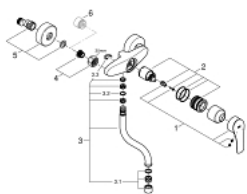

31 509 003 **EUROSMART SINGLE-LEVER SINK MIXER 1/2"**

PRODUCT DESCRIPTION

- Colour: chrome
- wall mounted
- GROHE LongLife finish
- GROHE SilkMove 35 mm ceramic cartridge
- mousseur
- adjustable flow rate limiter
- swivel tubular spout, swivel area 360°
- projection 149 mm
- integrated temperature limiter
- S-unions
- maximum flow rate (at 3 bar): 13.5 l/min
- professional edition

31 509 003 EUROSMART SINGLE-LEVER SINK MIXER 1/2"

SPARE PARTS, September 2019 – now

- 1: Lever (Spare part-nr. 48542000)
- 2: Cartridge (Spare part-nr. 46374000)
- 3: S-spout (Spare part-nr. 13385000)
- 3.1: Mousseur (Spare part-nr. 06574000)
- 3.2: Sealing washer (Spare part-nr. 0128500M)
- 3.3: Safety ring (Spare part-nr. 0485300M)
- 4: Screw connection 1/2" (Spare part-nr. 45044000)
- 5: S-union (Spare part-nr. 12662000)
- 6: Extension 3/4", 20 mm (Spare part-nr. 0713000M)*
- 7: Special spanner (Spare part-nr. 19377000)*