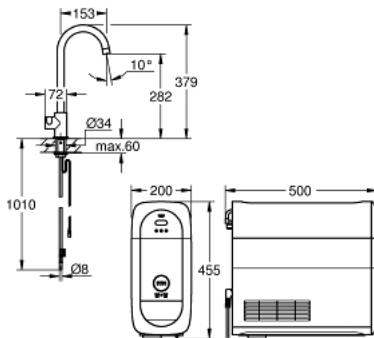

31 498 DC1 GROHE BLUE HOME C-SPOUT STARTER KIT WITH MONO FAUCET

PRODUCT DESCRIPTION (1/2)

- Colour: supersteel
 - GROHE Blue Home Mono faucet with filter function
 - C-spout
 - push buttons for 3 types of filtered and chilled table water
 - still, medium, sparkling
 - GROHE LongLife finish
 - swivel tubular spout, swivel area 150°
 - GROHE Blue Home cooler
 - delivers 3 liters of chilled sparkling water per hour
 - 180 Watt cooling unit, 230 V, 50 Hz
 - type of protection IP 21
 - CE approved
 - requires ventilation holes in the bottom of the kitchen cabinet
 - software set-up, monitoring of filter and CO₂ capacity via GROHE Watersystems app
 - push notifications at low filter resp. CO₂ capacity
 - with Bluetooth* and Wi-Fi interface for wireless data communication
 - for Apple** and Android devices
-
- bluetooth range (max. 10 m) varies on used materials and walls between transmitter and receiver
-
- GROHE Blue filter S-Size and filter head with flexible water hardness adjustment for regions with water hardness of more than 9° dKH
 - for regions with water hardness below 9° dKH please order activated carbon filter 40 547 001
 - compatible with GROHE Blue filter S-Size, M-Size, GROHE Blue activated carbon filter, GROHE Blue Ultrasafe filter and GROHE Blue Magnesium + Zinc filter
 - GROHE Blue 425 g CO₂ bottle