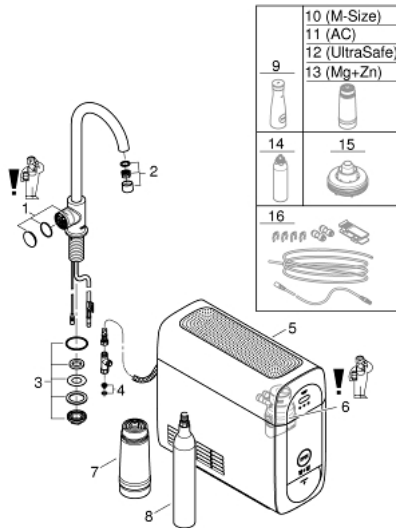

31 498 DC1 GROHE BLUE HOME C-SPOUT STARTER KIT WITH MONO FAUCET

SPARE PARTS, September 2021 – now

1. 1: Operating unit (Spare part-nr. 46958DC0)
  2. 2: Mousseur (Spare part-nr. 46895DC0)
  3. 3: Screw coupling (Spare part-nr. 48201000)
  4. 4: Dirt strainer (Spare part-nr. 47576000)
  5. 5: Cooler (Spare part-nr. 40711001)
  6. 6: Filter head (Spare part-nr. 48344000)
  7. 7: Filter S-Size (Spare part-nr. 40404001)
  8. 8: Starter kit 425 g CO₂ bottles (4 pieces) (Spare part-nr. 40422000)
  9. 9: Glass carafe (Spare part-nr. 40405000)*
  10. 10: Filter M-Size (Spare part-nr. 40430001)*
  11. 11: Activated carbon filter (Spare part-nr. 40547001)*
  12. 12: UltraSafe filter (Spare part-nr. 40575002)*
  13. 13: Magnesium+ filter (Spare part-nr. 40691001)*
  14. 14: Cleaning cartridge (Spare part-nr. 40434001)*
  15. 15: cleaning cartridge adapter (Spare part-nr. 40694000)*
  16. 16: Extension set (Spare part-nr. 40843000)*
2. Optional accessories