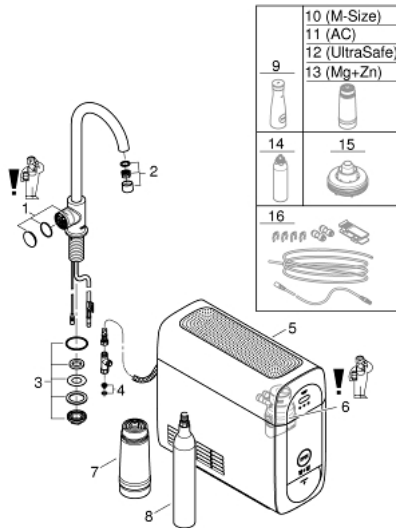

Pure Freude
an Wasser

31 498 001 GROHE BLUE HOME C-SPOUT STARTER KIT WITH MONO FAUCET

PRODUCT DESCRIPTION (2/2)

- Connected product pursuant to regulation (EU) 2023/2854. Pre contractual information at <https://eu-data-act.grohe.com/>

31 498 001 GROHE BLUE HOME C-SPOUT STARTER KIT WITH MONO FAUCET

SPARE PARTS, September 2021 – now

- 1: Operating unit (Spare part-nr. 46958000)
 - 2: Mousseur (Spare part-nr. 46895000)
 - 3: Screw coupling (Spare part-nr. 48201000)
 - 4: Dirt strainer (Spare part-nr. 47576000)
 - 5: Cooler (Spare part-nr. 40711001)
 - 6: Filter head (Spare part-nr. 48344000)
 - 7: Filter S-Size (Spare part-nr. 40404001)
 - 8: Starter kit 425 g CO₂ bottles (4 pieces) (Spare part-nr. 40422000)
 - 9: Glass carafe (Spare part-nr. 40405000)*
 - 10: Filter M-Size (Spare part-nr. 40430001)*
 - 11: Activated carbon filter (Spare part-nr. 40547001)*
 - 12: UltraSafe filter (Spare part-nr. 40575002)*
 - 13: Magnesium+ filter (Spare part-nr. 40691001)*
 - 14: Cleaning cartridge (Spare part-nr. 40434001)*
 - 15: cleaning cartridge adapter (Spare part-nr. 40694000)*
 - 16: Extension set (Spare part-nr. 40843000)*
- * Optional accessories