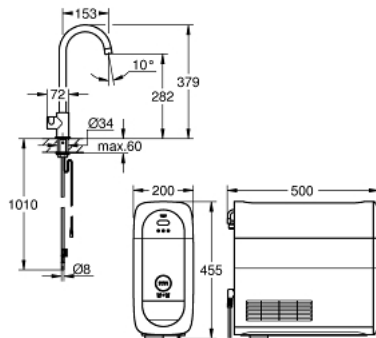

31 498 001 GROHE BLUE HOME C-SPOUT STARTER KIT WITH MONO FAUCET

PRODUCT DESCRIPTION (1/2)

- Colour: chrome
- GROHE Blue Home Mono faucet with filter function
- push buttons for 3 types of filtered and chilled table water
- still, medium, sparkling
- GROHE LongLife finish
- swivel tubular spout, swivel area 150°
- GROHE Blue Home cooler
- delivers 3 liters of chilled sparkling water per hour
- 180 Watt cooling unit, 230 V, 50 Hz
- type of protection IP 21
- CE approved
- requires ventilation holes in the bottom of the kitchen cabinet
- software set-up, monitoring of filter and CO₂ capacity via GROHE Watersystems app
- push notifications at low filter resp. CO₂ capacity
- GROHE Blue filter S-Size and filter head with flexible water hardness adjustment for regions with water hardness of more than 9° dKH
- compatible with GROHE Blue filter S-Size, M-Size, GROHE Blue activated carbon filter, GROHE Blue Ultrasafe filter and GROHE Blue Magnesium + Zinc filter
- GROHE Blue 425 g CO₂ bottle
- System requirements Apple iPhone with iOS 14.0 or higher System requirements Android smart phone with Android 10.0 or higher Mobile devices and GROHE Watersystems App*** are not included in delivery and have to be ordered separately via an authorised Apple store/store/iTunes or Google Play store.* The Bluetooth word mark and logos are registered trademarks owned by Bluetooth SIG, Inc. and any use of such marks by Grohe AG is under license. Other trademarks and trade names are those of their respective owners.** Apple, the Apple logo, iPod, iPod Touch, iPhone and iTunes are trademarks of Apple Inc., registered in the U.S. and other countries. Apple is not responsible for the function of this device or its compliance with safety and regulatory standards.*** Available for free via iTunes app or Google Play store.