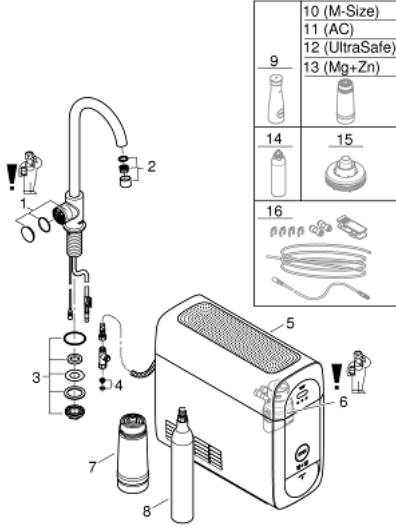

31 498 001 GROHE BLUE HOME C-SPOUT STARTER KIT WITH MONO FAUCET

الآن - 2021 ربحم تبس، قطع الغيار

1: وحدة تشغيل (رقم الطلب: 46958000)

2: فلتر مياه (رقم الطلب: 46895000)

3: وحدة مسمار (رقم الطلب: 48201000)

4: مصفاة غبار (رقم الطلب: 47576000)

5: مبرد (رقم الطلب: 40711001)

6: رأس فلتر (رقم الطلب: 48344000)

7: فلتر مقاس صغير (رقم الطلب: 40404001)

8: 42 جم بغاز ثاني أكسيد الكربون (4) قطع (رقم الطلب: 40422000)

9: اسطوانات طقم بدء تشغيل 5

10: قارورة* (رقم الطلب: 40405000)

11: فلتر مقاس متوسط* (رقم الطلب: 40430001)

12: فلتر الكربون النشط* (رقم الطلب: 40547001)

13: فلتر فائق الأمان* (رقم الطلب: 40575002)

14: فلتر + مغنيسيوم* (رقم الطلب: 40691001)

15: قلب تنظيف* (رقم الطلب: 40434001)

16: مهيئ قلب التنظيف* (رقم الطلب: 40694000)

17: طقم تطوية* (رقم الطلب: 40843000)

* إكسسوارات اختيارية