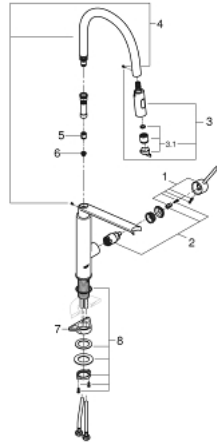

31 491 DC0 CONCETTO SINGLE-LEVER SINK MIXER 1/2"

PRODUCT DESCRIPTION

- Colour: supersteel
- GROHE LongLife finish
- GROHE SilkMove 28 mm ceramic cartridge
- flow strainer
- with integrated temperature limiter
- professional spray
- with flexible, hygienic GROHFlexx kitchen Santoprene hose
- diverter: laminar spray/SpeedClean shower jet
- automatic return to laminar spray
- MagneticDocking guarantees easy retraction and smooth docking of the spray head back to the starting position
- swivel spout
- swivel area 360°
- protected against backflow
- flexible connection hoses
- metal fixation set
- maximum flow rate (at 3 bar): 8 l/min

31 491 DC0 **CONCETTO SINGLE-LEVER SINK MIXER 1/2"**

SPARE PARTS, April 2022 – now

- 1: Lever (Spare part-nr. 46966DC0)
- 2: Cartridge (Spare part-nr. 46963000)
- 3: Pull-Out spray (Spare part-nr. 46967DC0)
- 3.1: Flow straightener (Spare part-nr. 48347000)
- 4: Shower hose (Spare part-nr. 46968KK0)
- 5: Non-return valve (Spare part-nr. 08565000)
- 6: Dirt strainer (Spare part-nr. 0676800M)
- 7: Support plate (Spare part-nr. 05334000)
- 8: Shank fastening assembly (Spare part-nr. 48384000)