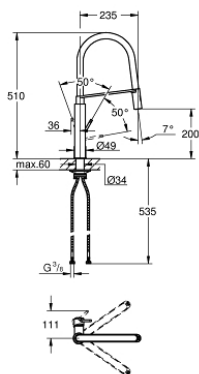

31 491 DC0 CONCETTO SINGLE-LEVER SINK MIXER 1/2"

PRODUCT DESCRIPTION

- Colour: supersteel
- GROHE LongLife finish
- GROHE SilkMove 28 mm ceramic cartridge
- flow strainer
- with integrated temperature limiter
- professional spray
- with flexible, hygienic GROHFlexx kitchen Santoprene hose
- diverter: laminar spray/SpeedClean shower jet
- automatic return to laminar spray
- MagneticDocking guarantees easy retraction and smooth docking of the spray head back to the starting position
- swivel spout
- swivel area 360°
- protected against backflow
- flexible connection hoses
- metal fixation set
- maximum flow rate (at 3 bar): 8 l/min

31 491 DC0 **CONCETTO SINGLE-LEVER SINK MIXER 1/2"**

SPARE PARTS, April 2022 – now

- 1: Lever (Spare part-nr. 46966DC0)
- 2: Cartridge (Spare part-nr. 46963000)
- 3: Pull-Out spray (Spare part-nr. 46967DC0)
- 3.1: Flow straightener (Spare part-nr. 48347000)
- 4: Shower hose (Spare part-nr. 46968KK0)
- 5: Non-return valve (Spare part-nr. 08565000)
- 6: Dirt strainer (Spare part-nr. 0676800M)
- 7: Support plate (Spare part-nr. 05334000)
- 8: Shank fastening assembly (Spare part-nr. 48384000)