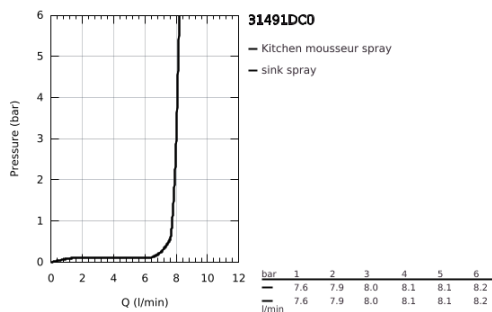

31 491 DC0 CONCETTO SINGLE-LEVER SINK MIXER 1/2"

PRODUCT DESCRIPTION

- Colour: supersteel
- GROHE LongLife finish
- GROHE SilkMove 28 mm ceramic cartridge
- flow strainer
- with integrated temperature limiter
- professional spray
- with flexible, hygienic GROHFlexx kitchen Santoprene hose
- diverter: laminar spray/SpeedClean shower jet
- automatic return to laminar spray
- MagneticDocking guarantees easy retraction and smooth docking of the spray head back to the starting position
- swivel spout
- swivel area 360°
- protected against backflow
- flexible connection hoses
- metal fixation set
- maximum flow rate (at 3 bar): 8 l/min

31 491 DC0 **CONCETTO SINGLE-LEVER SINK MIXER 1/2"**

SPARE PARTS, April 2022 – now

- 1: Lever (Spare part-nr. 46966DC0)
- 2: Cartridge (Spare part-nr. 46963000)
- 3: Pull-Out spray (Spare part-nr. 46967DC0)
- 3.1: Flow straightener (Spare part-nr. 48347000)
- 4: Shower hose (Spare part-nr. 46968KK0)
- 5: Non-return valve (Spare part-nr. 08565000)
- 6: Dirt strainer (Spare part-nr. 0676800M)
- 7: Support plate (Spare part-nr. 05334000)
- 8: Shank fastening assembly (Spare part-nr. 48384000)