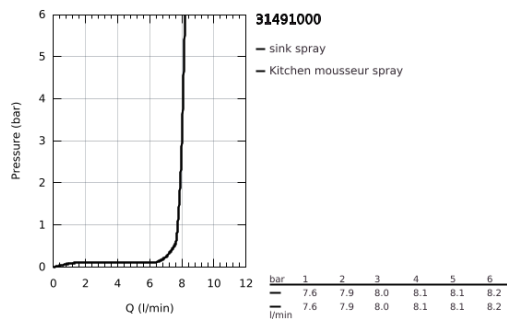

31 491 000 **CONCETTO SINGLE-LEVER SINK MIXER 1/2"**

PRODUCT DESCRIPTION

- Colour: chrome
- GROHE LongLife finish
- GROHE SilkMove 28 mm ceramic cartridge
- professional spray
- with flexible, hygienic GROHFlexx kitchen Santoprene hose
- diverter: laminar spray/SpeedClean shower jet
- automatic return to laminar spray
- MagneticDocking guarantees easy retraction and smooth docking of the spray head back to the starting position
- swivel spout
- swivel area 360°
- protected against backflow
- flexible connection hoses
- metal fixation set
- maximum flow rate (at 3 bar): 8 l/min

31 491 000 **CONCETTO SINGLE-LEVER SINK MIXER 1/2"**

SPARE PARTS, April 2022 – now

- 1: Lever (Spare part-nr. 46966000)
- 2: Cartridge (Spare part-nr. 46963000)
- 3: Pull-Out spray (Spare part-nr. 46967000)
- 3.1: Flow straightener (Spare part-nr. 48347000)
- 4: Shower hose (Spare part-nr. 46968KK0)
- 5: Non-return valve (Spare part-nr. 08565000)
- 6: Dirt strainer (Spare part-nr. 0676800M)
- 7: Support plate (Spare part-nr. 05334000)
- 8: Shank fastening assembly (Spare part-nr. 48384000)