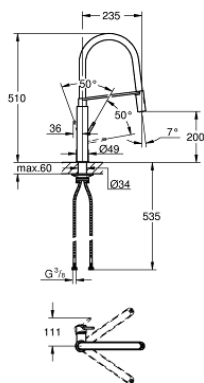

31 491 000 **CONCETTO SINGLE-LEVER SINK MIXER 1/2"**

PRODUCT DESCRIPTION

- Colour: chrome
- GROHE LongLife finish
- GROHE SilkMove 28 mm ceramic cartridge
- professional spray
- with flexible, hygienic GROHFlexx kitchen Santoprene hose
- diverter: laminar spray/SpeedClean shower jet
- automatic return to laminar spray
- MagneticDocking guarantees easy retraction and smooth docking of the spray head back to the starting position
- swivel spout
- swivel area 360°
- protected against backflow
- flexible connection hoses
- metal fixation set
- maximum flow rate (at 3 bar): 8 l/min

31 491 000 **CONCETTO SINGLE-LEVER SINK MIXER 1/2"**

SPARE PARTS, April 2022 – now

- 1: Lever (Spare part-nr. 46966000)
- 2: Cartridge (Spare part-nr. 46963000)
- 3: Pull-Out spray (Spare part-nr. 46967000)
- 3.1: Flow straightener (Spare part-nr. 48347000)
- 4: Shower hose (Spare part-nr. 46968KK0)
- 5: Non-return valve (Spare part-nr. 08565000)
- 6: Dirt strainer (Spare part-nr. 0676800M)
- 7: Support plate (Spare part-nr. 05334000)
- 8: Shank fastening assembly (Spare part-nr. 48384000)