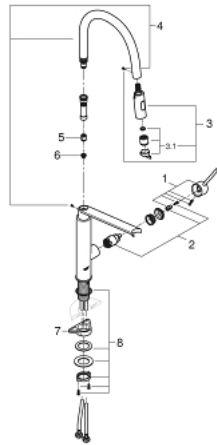

31 491 000 **CONCETTO SINGLE-LEVER SINK MIXER 1/2"**

PRODUCT DESCRIPTION

- Colour: chrome
- GROHE LongLife finish
- GROHE SilkMove 28 mm ceramic cartridge
- professional spray
- with flexible, hygienic GROHFlexx kitchen Santoprene hose
- diverter: laminar spray/SpeedClean shower jet
- automatic return to laminar spray
- MagneticDocking guarantees easy retraction and smooth docking of the spray head back to the starting position
- swivel spout
- swivel area 360°
- protected against backflow
- flexible connection hoses
- metal fixation set
- maximum flow rate (at 3 bar): 8 l/min

31 491 000 **CONCETTO SINGLE-LEVER SINK MIXER 1/2"**

SPARE PARTS, April 2022 – now

- 1: Lever (Spare part-nr. 46966000)
- 2: Cartridge (Spare part-nr. 46963000)
- 3: Pull-Out spray (Spare part-nr. 46967000)
- 3.1: Flow straightener (Spare part-nr. 48347000)
- 4: Shower hose (Spare part-nr. 46968KK0)
- 5: Non-return valve (Spare part-nr. 08565000)
- 6: Dirt strainer (Spare part-nr. 0676800M)
- 7: Support plate (Spare part-nr. 05334000)
- 8: Shank fastening assembly (Spare part-nr. 48384000)