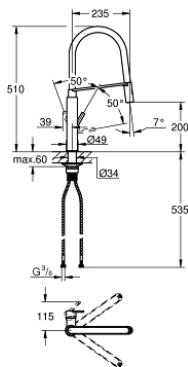

31 489 DC0 FEEL SINGLE-LEVER SINK MIXER 1/2"

PRODUCT DESCRIPTION

- Colour: supersteel
- GROHE LongLife finish
- GROHE SilkMove 28 mm ceramic cartridge
- with integrated temperature limiter
- professional spray
- with flexible, hygienic GROHFlexx kitchen Santoprene hose
- diverter: laminar spray/SpeedClean shower jet
- automatic return to laminar spray
- MagneticDocking integrated magnet for seamless docking of the spray head
- swivel spout
- swivel area 360°
- protected against backflow
- flexible connection hoses
- rapid installation system
- QuickMount included

31 489 DC0 FEEL SINGLE-LEVER SINK MIXER 1/2"

SPARE PARTS, May 2020 – now

- 1: Lever (Spare part-nr. 46966DC0)
- 2: Cartridge (Spare part-nr. 46963000)
- 3: Pull-Out spray (Spare part-nr. 46967DC0)
- 3.1: Flow straightener (Spare part-nr. 48347000)
- 4: Shower hose (Spare part-nr. 46968KK0)
- 5: Non-return valve (Spare part-nr. 08565000)
- 6: Dirt strainer (Spare part-nr. 0676800M)
- 7: Support plate (Spare part-nr. 05334000)
- 8: Mounting set (Spare part-nr. 48477000)