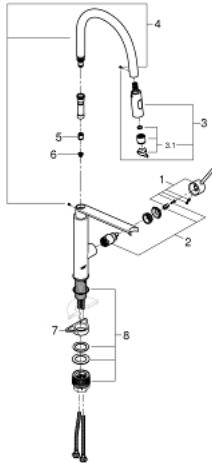

31 489 DC0 FEEL SINGLE-LEVER SINK MIXER 1/2"

PRODUCT DESCRIPTION

- Colour: supersteel
- GROHE LongLife finish
- GROHE SilkMove 28 mm ceramic cartridge
- with integrated temperature limiter
- professional spray
- with flexible, hygienic GROHFlexx kitchen Santoprene hose
- diverter: laminar spray/SpeedClean shower jet
- automatic return to laminar spray
- MagneticDocking integrated magnet for seamless docking of the spray head
- swivel spout
- swivel area 360°
- protected against backflow
- flexible connection hoses
- rapid installation system
- QuickMount included

31 489 DC0 FEEL SINGLE-LEVER SINK MIXER 1/2"

SPARE PARTS, May 2020 – now

- 1: Lever (Spare part-nr. 46966DC0)
- 2: Cartridge (Spare part-nr. 46963000)
- 3: Pull-Out spray (Spare part-nr. 46967DC0)
- 3.1: Flow straightener (Spare part-nr. 48347000)
- 4: Shower hose (Spare part-nr. 46968KK0)
- 5: Non-return valve (Spare part-nr. 08565000)
- 6: Dirt strainer (Spare part-nr. 0676800M)
- 7: Support plate (Spare part-nr. 05334000)
- 8: Mounting set (Spare part-nr. 48477000)