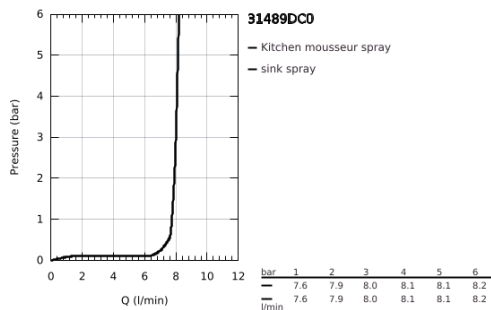

31 489 DC0 FEEL SINGLE-LEVER SINK MIXER 1/2"

PRODUCT DESCRIPTION

- Colour: supersteel
- GROHE LongLife finish
- GROHE SilkMove 28 mm ceramic cartridge
- with integrated temperature limiter
- professional spray
- with flexible, hygienic GROHFlexx kitchen Santoprene hose
- diverter: laminar spray/SpeedClean shower jet
- automatic return to laminar spray
- MagneticDocking integrated magnet for seamless docking of the spray head
- swivel spout
- swivel area 360°
- protected against backflow
- flexible connection hoses
- rapid installation system
- QuickMount included

31 489 DC0 FEEL SINGLE-LEVER SINK MIXER 1/2"

SPARE PARTS, May 2020 – now

- 1: Lever (Spare part-nr. 46966DC0)
- 2: Cartridge (Spare part-nr. 46963000)
- 3: Pull-Out spray (Spare part-nr. 46967DC0)
- 3.1: Flow straightener (Spare part-nr. 48347000)
- 4: Shower hose (Spare part-nr. 46968KK0)
- 5: Non-return valve (Spare part-nr. 08565000)
- 6: Dirt strainer (Spare part-nr. 0676800M)
- 7: Support plate (Spare part-nr. 05334000)
- 8: Mounting set (Spare part-nr. 48477000)