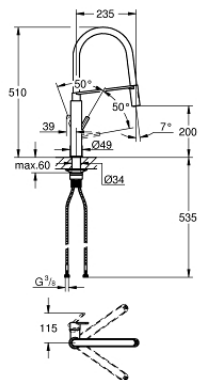

31 489 000 FEEL SINGLE-LEVER SINK MIXER 1/2"

PRODUCT DESCRIPTION

- Colour: chrome
- GROHE LongLife finish
- GROHE SilkMove 28 mm ceramic cartridge
- with integrated temperature limiter
- professional spray
- with flexible, hygienic GROHFlexx kitchen Santoprene hose
- diverter: laminar spray/SpeedClean shower jet
- automatic return to laminar spray
- MagneticDocking integrated magnet for seamless docking of the spray head
- swivel spout
- swivel area 360°
- protected against backflow
- flexible connection hoses
- rapid installation system
- QuickMount included

31 489 000 FEEL SINGLE-LEVER SINK MIXER 1/2"

SPARE PARTS, May 2015 – now

- 1: Lever (Spare part-nr. 46966000)
- 2: Cartridge (Spare part-nr. 46963000)
- 3: Pull-Out spray (Spare part-nr. 46967000)
- 3.1: Flow straightener (Spare part-nr. 48347000)
- 4: Shower hose (Spare part-nr. 46968KK0)
- 5: Non-return valve (Spare part-nr. 08565000)
- 6: Dirt strainer (Spare part-nr. 0676800M)
- 7: Support plate (Spare part-nr. 05334000)
- 8: Mounting set (Spare part-nr. 48477000)