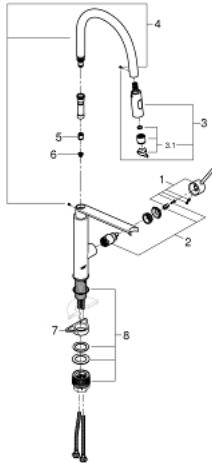

31 489 000 FEEL SINGLE-LEVER SINK MIXER 1/2"

PRODUCT DESCRIPTION

- Colour: chrome
- GROHE LongLife finish
- GROHE SilkMove 28 mm ceramic cartridge
- with integrated temperature limiter
- professional spray
- with flexible, hygienic GROHFlexx kitchen Santoprene hose
- diverter: laminar spray/SpeedClean shower jet
- automatic return to laminar spray
- MagneticDocking integrated magnet for seamless docking of the spray head
- swivel spout
- swivel area 360°
- protected against backflow
- flexible connection hoses
- rapid installation system
- QuickMount included

31 489 000 FEEL SINGLE-LEVER SINK MIXER 1/2"

SPARE PARTS, May 2015 – now

- 1: Lever (Spare part-nr. 46966000)
- 2: Cartridge (Spare part-nr. 46963000)
- 3: Pull-Out spray (Spare part-nr. 46967000)
- 3.1: Flow straightener (Spare part-nr. 48347000)
- 4: Shower hose (Spare part-nr. 46968KK0)
- 5: Non-return valve (Spare part-nr. 08565000)
- 6: Dirt strainer (Spare part-nr. 0676800M)
- 7: Support plate (Spare part-nr. 05334000)
- 8: Mounting set (Spare part-nr. 48477000)