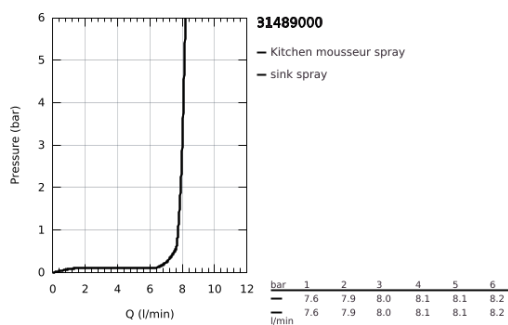

31 489 000 FEEL SINGLE-LEVER SINK MIXER 1/2"

PRODUCT DESCRIPTION

- Colour: chrome
- GROHE LongLife finish
- GROHE SilkMove 28 mm ceramic cartridge
- with integrated temperature limiter
- professional spray
- with flexible, hygienic GROHFlexx kitchen Santoprene hose
- diverter: laminar spray/SpeedClean shower jet
- automatic return to laminar spray
- MagneticDocking integrated magnet for seamless docking of the spray head
- swivel spout
- swivel area 360°
- protected against backflow
- flexible connection hoses
- rapid installation system
- QuickMount included

31 489 000 FEEL SINGLE-LEVER SINK MIXER 1/2"

SPARE PARTS, May 2015 – now

- 1: Lever (Spare part-nr. 46966000)
- 2: Cartridge (Spare part-nr. 46963000)
- 3: Pull-Out spray (Spare part-nr. 46967000)
- 3.1: Flow straightener (Spare part-nr. 48347000)
- 4: Shower hose (Spare part-nr. 46968KK0)
- 5: Non-return valve (Spare part-nr. 08565000)
- 6: Dirt strainer (Spare part-nr. 0676800M)
- 7: Support plate (Spare part-nr. 05334000)
- 8: Mounting set (Spare part-nr. 48477000)