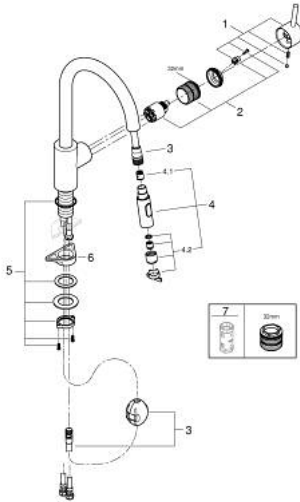

31 483 DC2 CONCETTO SINGLE-LEVER SINK MIXER 1/2"

PRODUCT DESCRIPTION

- Colour: supersteel
- high spout
- GROHE LongLife finish
- GROHE SilkMove 35 mm ceramic cartridge
- Protected Water Ways no contact of water with lead or nickel inside the tap
- Pull-Out spout for greater flexibility
- Dual Spray - switch between laminar spray and SpeedClean shower jet using diverter
- adjustable flow rate limiter
- swivel tubular spout, swivel area 360°
- protected against backflow
- flexible connection hoses
- metal fixation set
- maximum flow rate (at 3 bar): 9.5 l/min

31 483 DC2 **CONCETTO SINGLE-LEVER SINK MIXER 1/2"**

SPARE PARTS, May 2022 – now

- 1: Lever (Spare part-nr. 46754DC0)
 - 2: Cartridge (Spare part-nr. 46374000)
 - 3: Hose for sink mixer with pull-out dual spray or mousseur (Spare part-nr. 48293000)
 - 4: Pull-Out spray (Spare part-nr. 48416DC0)
 - 4.1: Non-return valve (Spare part-nr. 08565000)
 - 4.2: Flow straightener (Spare part-nr. 48347000)
 - 5: Shank fastening assembly (Spare part-nr. 48384000)
 - 6: Support plate (Spare part-nr. 05334000)
 - 7: Socket Spanner (Spare part-nr. 19332000)*
- * Optional accessories