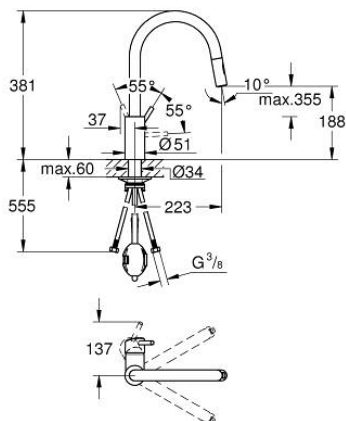

31 483 DC2 CONCETTO SINGLE-LEVER SINK MIXER 1/2"

PRODUCT DESCRIPTION

- Colour: supersteel
- high spout
- GROHE LongLife finish
- GROHE SilkMove 35 mm ceramic cartridge
- Protected Water Ways no contact of water with lead or nickel inside the tap
- Pull-Out spout for greater flexibility
- Dual Spray - switch between laminar spray and SpeedClean shower jet using diverter
- adjustable flow rate limiter
- swivel tubular spout, swivel area 360°
- protected against backflow
- flexible connection hoses
- metal fixation set
- maximum flow rate (at 3 bar): 9.5 l/min

31 483 DC2 **CONCETTO SINGLE-LEVER SINK MIXER 1/2"**

SPARE PARTS, May 2022 – now

- 1: Lever (Spare part-nr. 46754DC0)
 - 2: Cartridge (Spare part-nr. 46374000)
 - 3: Hose for sink mixer with pull-out dual spray or mousseur (Spare part-nr. 48293000)
 - 4: Pull-Out spray (Spare part-nr. 48416DC0)
 - 4.1: Non-return valve (Spare part-nr. 08565000)
 - 4.2: Flow straightener (Spare part-nr. 48347000)
 - 5: Shank fastening assembly (Spare part-nr. 48384000)
 - 6: Support plate (Spare part-nr. 05334000)
 - 7: Socket Spanner (Spare part-nr. 19332000)*
- * Optional accessories