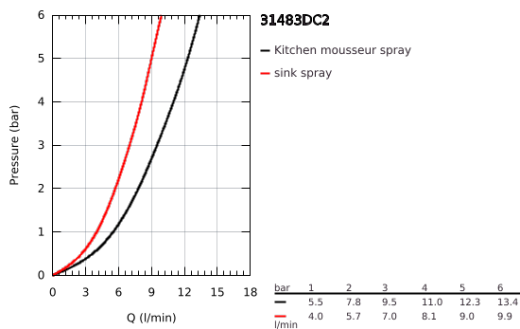

31 483 DC2 CONCETTO SINGLE-LEVER SINK MIXER 1/2"

PRODUCT DESCRIPTION

- Colour: supersteel
- high spout
- GROHE LongLife finish
- GROHE SilkMove 35 mm ceramic cartridge
- Protected Water Ways no contact of water with lead or nickel inside the tap
- Pull-Out spout for greater flexibility
- Dual Spray - switch between laminar spray and SpeedClean shower jet using diverter
- adjustable flow rate limiter
- swivel tubular spout, swivel area 360°
- protected against backflow
- flexible connection hoses
- metal fixation set
- maximum flow rate (at 3 bar): 9.5 l/min

31 483 DC2 **CONCETTO SINGLE-LEVER SINK MIXER 1/2"**

SPARE PARTS, May 2022 – now

- 1: Lever (Spare part-nr. 46754DC0)
 - 2: Cartridge (Spare part-nr. 46374000)
 - 3: Hose for sink mixer with pull-out dual spray or mousseur (Spare part-nr. 48293000)
 - 4: Pull-Out spray (Spare part-nr. 48416DC0)
 - 4.1: Non-return valve (Spare part-nr. 08565000)
 - 4.2: Flow straightener (Spare part-nr. 48347000)
 - 5: Shank fastening assembly (Spare part-nr. 48384000)
 - 6: Support plate (Spare part-nr. 05334000)
 - 7: Socket Spanner (Spare part-nr. 19332000)*
- * Optional accessories