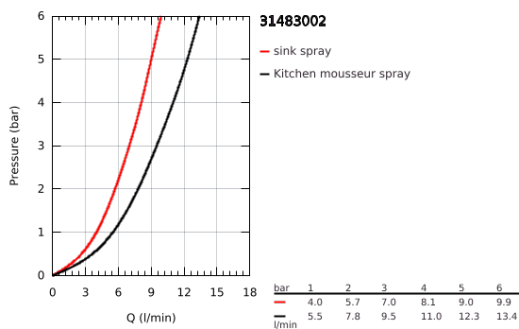

31 483 002 **CONCETTO SINGLE-LEVER SINK MIXER 1/2"**

PRODUCT DESCRIPTION

- Colour: chrome
- high spout
- GROHE LongLife finish
- GROHE SilkMove 35 mm ceramic cartridge
- Protected Water Ways no contact of water with lead or nickel inside the tap
- Pull-Out spout for greater flexibility
- Dual Spray - switch between laminar spray and SpeedClean shower jet using diverter
- adjustable flow rate limiter
- swivel tubular spout, swivel area 360°
- protected against backflow
- flexible connection hoses
- metal fixation set
- maximum flow rate (at 3 bar): 9.5 l/min

31 483 002 **CONCETTO SINGLE-LEVER SINK MIXER 1/2"**

SPARE PARTS, May 2022 – now

- 1: Lever (Spare part-nr. 46754000)
 - 2: Cartridge (Spare part-nr. 46374000)
 - 3: Hose for sink mixer with pull-out dual spray or mousseur (Spare part-nr. 48293000)
 - 4: Pull-Out spray (Spare part-nr. 48416000)
 - 4.1: Non-return valve (Spare part-nr. 08565000)
 - 4.2: Flow straightener (Spare part-nr. 48347000)
 - 5: Shank fastening assembly (Spare part-nr. 48384000)
 - 6: Support plate (Spare part-nr. 05334000)
 - 7: Socket Spanner (Spare part-nr. 19332000)*
- * Optional accessories