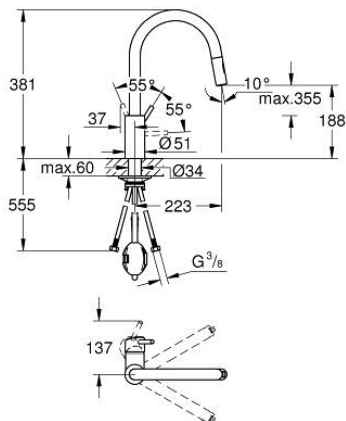

31 483 002 **CONCETTO SINGLE-LEVER SINK MIXER 1/2"**

PRODUCT DESCRIPTION

- Colour: chrome
- high spout
- GROHE LongLife finish
- GROHE SilkMove 35 mm ceramic cartridge
- Protected Water Ways no contact of water with lead or nickel inside the tap
- Pull-Out spout for greater flexibility
- Dual Spray - switch between laminar spray and SpeedClean shower jet using diverter
- adjustable flow rate limiter
- swivel tubular spout, swivel area 360°
- protected against backflow
- flexible connection hoses
- metal fixation set
- maximum flow rate (at 3 bar): 9.5 l/min

31 483 002 **CONCETTO SINGLE-LEVER SINK MIXER 1/2"**

SPARE PARTS, May 2022 – now

- 1: Lever (Spare part-nr. 46754000)
 - 2: Cartridge (Spare part-nr. 46374000)
 - 3: Hose for sink mixer with pull-out dual spray or mousseur (Spare part-nr. 48293000)
 - 4: Pull-Out spray (Spare part-nr. 48416000)
 - 4.1: Non-return valve (Spare part-nr. 08565000)
 - 4.2: Flow straightener (Spare part-nr. 48347000)
 - 5: Shank fastening assembly (Spare part-nr. 48384000)
 - 6: Support plate (Spare part-nr. 05334000)
 - 7: Socket Spanner (Spare part-nr. 19332000)*
- * Optional accessories