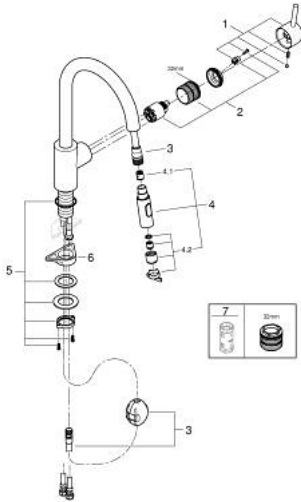

31 483 002 **CONCETTO SINGLE-LEVER SINK MIXER 1/2"**

PRODUCT DESCRIPTION

- Colour: chrome
- high spout
- GROHE LongLife finish
- GROHE SilkMove 35 mm ceramic cartridge
- Protected Water Ways no contact of water with lead or nickel inside the tap
- Pull-Out spout for greater flexibility
- Dual Spray - switch between laminar spray and SpeedClean shower jet using diverter
- adjustable flow rate limiter
- swivel tubular spout, swivel area 360°
- protected against backflow
- flexible connection hoses
- metal fixation set
- maximum flow rate (at 3 bar): 9.5 l/min

31 483 002 **CONCETTO SINGLE-LEVER SINK MIXER 1/2"**

SPARE PARTS, May 2022 – now

- 1: Lever (Spare part-nr. 46754000)
 - 2: Cartridge (Spare part-nr. 46374000)
 - 3: Hose for sink mixer with pull-out dual spray or mousseur (Spare part-nr. 48293000)
 - 4: Pull-Out spray (Spare part-nr. 48416000)
 - 4.1: Non-return valve (Spare part-nr. 08565000)
 - 4.2: Flow straightener (Spare part-nr. 48347000)
 - 5: Shank fastening assembly (Spare part-nr. 48384000)
 - 6: Support plate (Spare part-nr. 05334000)
 - 7: Socket Spanner (Spare part-nr. 19332000)*
- * Optional accessories