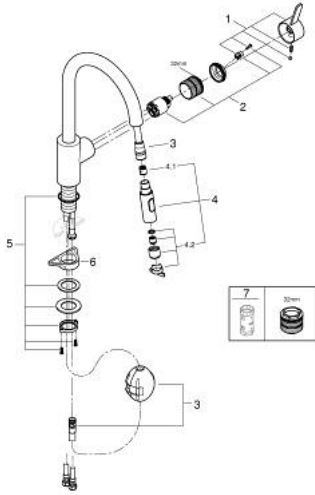

### 31 481 001 EUROCOSMO SINGLE-LEVER SINK MIXER 1/2"

**PRODUCT DESCRIPTION**

- Colour: chrome
- high spout
- GROHE LongLife finish
- GROHE SilkMove 35 mm ceramic cartridge
- Protected Water Ways no contact of water with lead or nickel inside the tap
- Pull-Out spout for greater flexibility
- Dual Spray - switch between laminar spray and SpeedClean shower jet using diverter
- GROHE EcoJoy - less water, perfect flow
- adjustable flow rate limiter
- swivel tubular spout, swivel area 360°
- protected against backflow
- flexible connection hoses
- metal fixation set
- maximum flow rate (at 3 bar): 9 l/min

## 31 481 001 EUROCOSMO SINGLE-LEVER SINK MIXER 1/2"

### SPARE PARTS, May 2022 – now

- 1: Lever (Spare part-nr. 46683000)
  - 2: Cartridge (Spare part-nr. 46374000)
  - 3: Hose for sink mixer with pull-out dual spray or mousseur (Spare part-nr. 48293000)
  - 4: Pull-Out spray (Spare part-nr. 48416000)
  - 4.1: Non-return valve (Spare part-nr. 08565000)
  - 4.2: Flow straightener (Spare part-nr. 48347000)
  - 5: Shank fastening assembly (Spare part-nr. 48384000)
  - 6: Support plate (Spare part-nr. 05334000)
  - 7: Socket Spanner (Spare part-nr. 19332000)\*
- \* Optional accessories