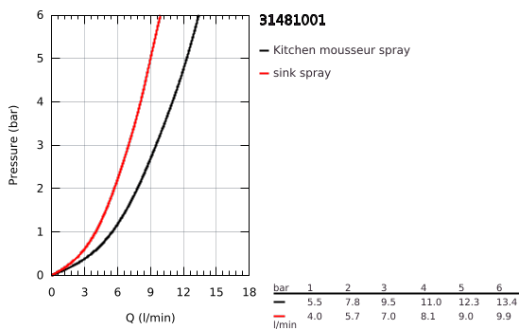

### 31 481 001 EUROCOSMO SINGLE-LEVER SINK MIXER 1/2"

**PRODUCT DESCRIPTION**

- Colour: chrome
- high spout
- GROHE LongLife finish
- GROHE SilkMove 35 mm ceramic cartridge
- Protected Water Ways no contact of water with lead or nickel inside the tap
- Pull-Out spout for greater flexibility
- Dual Spray - switch between laminar spray and SpeedClean shower jet using diverter
- GROHE EcoJoy - less water, perfect flow
- adjustable flow rate limiter
- swivel tubular spout, swivel area 360°
- protected against backflow
- flexible connection hoses
- metal fixation set
- maximum flow rate (at 3 bar): 9 l/min

## 31 481 001 EUROCOSMO SINGLE-LEVER SINK MIXER 1/2"