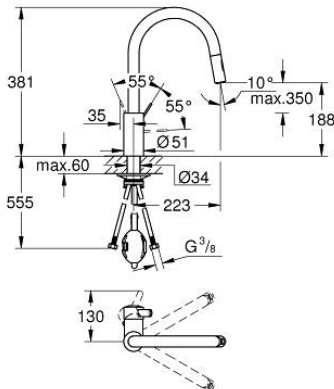

### 31 481 001 EUROCOSMO SINGLE-LEVER SINK MIXER 1/2"

**PRODUCT DESCRIPTION**

- Colour: chrome
- high spout
- GROHE LongLife finish
- GROHE SilkMove 35 mm ceramic cartridge
- Protected Water Ways no contact of water with lead or nickel inside the tap
- Pull-Out spout for greater flexibility
- Dual Spray - switch between laminar spray and SpeedClean shower jet using diverter
- GROHE EcoJoy - less water, perfect flow
- adjustable flow rate limiter
- swivel tubular spout, swivel area 360°
- protected against backflow
- flexible connection hoses
- metal fixation set
- maximum flow rate (at 3 bar): 9 l/min

## 31 481 001 EUROCOSMO SINGLE-LEVER SINK MIXER 1/2"

### SPARE PARTS, May 2022 – now

- 1: Lever (Spare part-nr. 46683000)
  - 2: Cartridge (Spare part-nr. 46374000)
  - 3: Hose for sink mixer with pull-out dual spray or mousseur (Spare part-nr. 48293000)
  - 4: Pull-Out spray (Spare part-nr. 48416000)
  - 4.1: Non-return valve (Spare part-nr. 08565000)
  - 4.2: Flow straightener (Spare part-nr. 48347000)
  - 5: Shank fastening assembly (Spare part-nr. 48384000)
  - 6: Support plate (Spare part-nr. 05334000)
  - 7: Socket Spanner (Spare part-nr. 19332000)\*
- \* Optional accessories