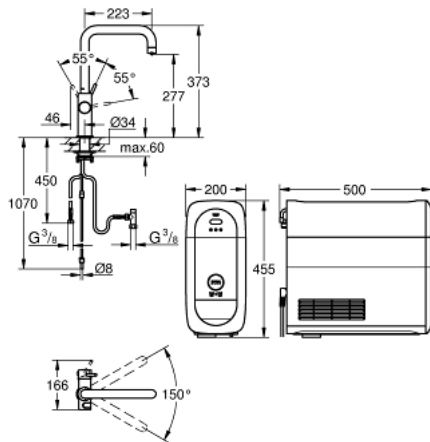

### PRODUCT DESCRIPTION (1/2)

- Colour: chrome
- GROHE Blue Home single-lever sink mixer with filter function
- push buttons for 3 types of filtered and chilled table water
- still, medium, sparkling
- GROHE LongLife finish
- GROHE SilkMove 28 mm ceramic cartridge
- swivel tubular spout, swivel area 150°
- separate inner water ways for filtered and non-filtered water
- flexible connection hoses
- GROHE Blue Home cooler
- delivers 3 liters of chilled sparkling water per hour
- 180 Watt cooling unit, 230 V, 50 Hz
- type of protection IP 21
- CE approved
- requires ventilation holes in the bottom of the kitchen cabinet
- software set-up, monitoring of filter and CO<sub>2</sub> capacity via GROHE Watersystems app
- push notifications at low filter resp. CO<sub>2</sub> capacity
- GROHE Blue filter S-Size and filter head with flexible water hardness adjustment for regions with water hardness of more than 9° dKH
- compatible with GROHE Blue filter S-Size, M-Size, GROHE Blue activated carbon filter, GROHE Blue Ultrasafe filter and GROHE Blue Magnesium + Zinc filter
- GROHE Blue 425 g CO<sub>2</sub> bottle

### SPARE PARTS, September 2021 – now

- 1: Fitting ring (Spare part-nr. 07419000)
- 2: Cap (Spare part-nr. 46581000)
- 3: Lever (Spare part-nr. 46957000)
- 4: Cartridge (Spare part-nr. 46580000)
- 5: Mousseur GROHE Blue U and C spout (Spare part-nr. 48343000)
- 6: Operating unit (Spare part-nr. 46958000)
- 7: Dirt strainer (Spare part-nr. 47576000)
- 8: Shank fastening assembly (Spare part-nr. 48384000)
- 9: Support plate (Spare part-nr. 05334000)
- 10: Cooler (Spare part-nr. 40711001)
- 11: Filter head (Spare part-nr. 48344000)
- 12: Filter S-Size (Spare part-nr. 40404001)
- 13: Starter kit 425 g CO<sub>2</sub> bottles (4 pieces) (Spare part-nr. 40422000)
- 14: Glass carafe with lid set