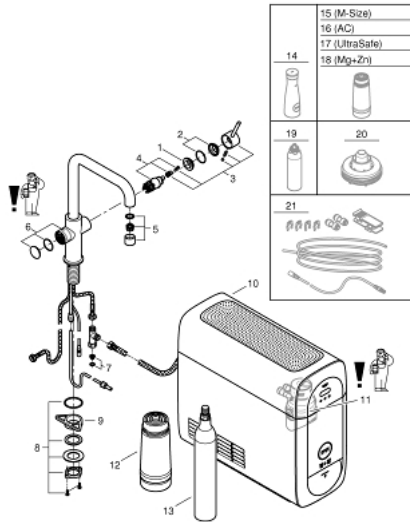

### PRODUCT DESCRIPTION (1/2)

- Colour: chrome
- GROHE Blue Home single-lever sink mixer with filter function
- push buttons for 3 types of filtered and chilled table water
- still, medium, sparkling
- GROHE LongLife finish
- GROHE SilkMove 28 mm ceramic cartridge
- swivel tubular spout, swivel area 150°
- separate inner water ways for filtered and non-filtered water
- flexible connection hoses
- GROHE Blue Home cooler
- delivers 3 liters of chilled sparkling water per hour
- 180 Watt cooling unit, 230 V, 50 Hz
- type of protection IP 21
- CE approved
- requires ventilation holes in the bottom of the kitchen cabinet
- software set-up, monitoring of filter and CO<sub>2</sub> capacity via GROHE Watersystems app
- push notifications at low filter resp. CO<sub>2</sub> capacity
- GROHE Blue filter S-Size and filter head with flexible water hardness adjustment for regions with water hardness of more than 9° dKH
- compatible with GROHE Blue filter S-Size, M-Size, GROHE Blue activated carbon filter, GROHE Blue Ultrasafe filter and GROHE Blue Magnesium + Zinc filter
- GROHE Blue 425 g CO<sub>2</sub> bottle

### SPARE PARTS, September 2021 – now

- 1: Fitting ring (Spare part-nr. 07419000)
- 2: Cap (Spare part-nr. 46581000)
- 3: Lever (Spare part-nr. 46957000)
- 4: Cartridge (Spare part-nr. 46580000)
- 5: Mousseur GROHE Blue U and C spout (Spare part-nr. 48343000)
- 6: Operating unit (Spare part-nr. 46958000)
- 7: Dirt strainer (Spare part-nr. 47576000)
- 8: Shank fastening assembly (Spare part-nr. 48384000)
- 9: Support plate (Spare part-nr. 05334000)
- 10: Cooler (Spare part-nr. 40711001)
- 11: Filter head (Spare part-nr. 48344000)
- 12: Filter S-Size (Spare part-nr. 40404001)
- 13: Starter kit 425 g CO<sub>2</sub> bottles (4 pieces) (Spare part-nr. 40422000)
- 14: Glass carafe with lid set