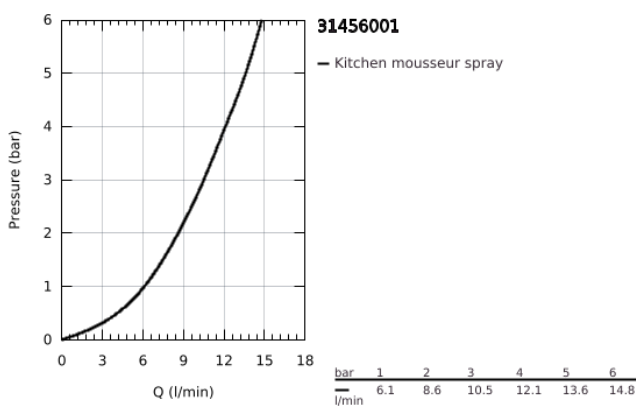

### PRODUCT DESCRIPTION (1/2)

- Colour: chrome
- GROHE Blue Home single-lever sink mixer with filter function
- push buttons for 3 types of filtered and chilled table water
- still, medium, sparkling
- GROHE LongLife finish
- GROHE SilkMove 28 mm ceramic cartridge
- swivel tubular spout, swivel area 150°
- separate inner water ways for filtered and non-filtered water
- flexible connection hoses
- GROHE Blue Home cooler
- delivers 3 liters of chilled sparkling water per hour
- 180 Watt cooling unit, 230 V, 50 Hz
- type of protection IP 21
- CE approved
- requires ventilation holes in the bottom of the kitchen cabinet
- software set-up, monitoring of filter and CO<sub>2</sub> capacity via GROHE Watersystems app
- push notifications at low filter resp. CO<sub>2</sub> capacity
- GROHE Blue filter S-Size and filter head with flexible water hardness adjustment for regions with water hardness of more than 9° dKH
- compatible with GROHE Blue filter S-Size, M-Size, GROHE Blue activated carbon filter, GROHE Blue Ultrasafe filter and GROHE Blue Magnesium + Zinc filter
- GROHE Blue 425 g CO<sub>2</sub> bottle