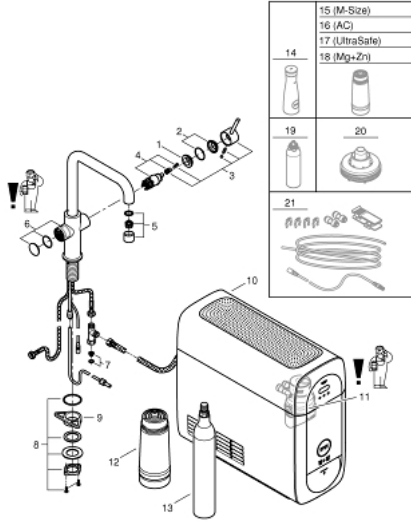

Pure Freude
an Wasser

GROHE BLUE HOME 31 456 001 طقم بدء تشغيل الخلاط U

(2/2) وصف المنتج

System requirements Apple iPhone with iOS 14.0 or higher System requirements Android smart phone with Android 10.0 or higher Mobile devices and GROHE Watersystems App*** are not included in delivery and have to be ordered separately via an authorised Apple store/store/iTunes or Google Play store.* The Bluetooth word mark and logos are registered trademarks owned by Bluetooth SIG, Inc. and any use of such marks by Grohe AG is under license. Other trademarks and trade names are those of their respective owners.** Apple, the Apple logo, iPod, iPod Touch, iPhone and iTunes are trademarks of Apple Inc., registered in the U.S. and other countries. Apple is not responsible for the function of this device or its compliance with safety and regulatory standards.*** Available for free via iTunes app or Google Play store. • Connected product pursuant to regulation (EU) 2023/2854. Pre contractual information at <https://eu-data-act.grohe.com/> •

GROHE BLUE HOME 31 456 001 طقم بدء تشغيل الخلاط U

الآن - 2021 رجم تبس, قطع* الغيار

1: حلقة تركيب (رقم* الطلب: 07419000)

2: غطاء (رقم* الطلب: 46581000)

3: مقبض (رقم* الطلب: 46957000)

4: خرطوشة (رقم* الطلب: 46580000)