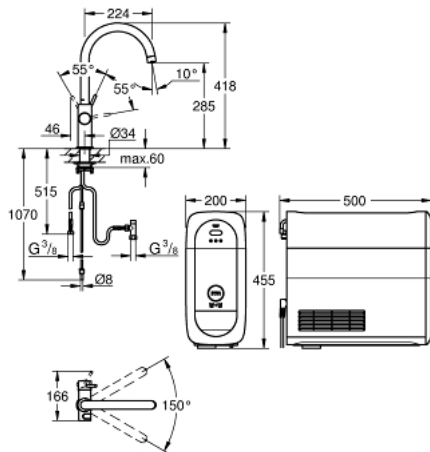

## 31 455 001 GROHE BLUE HOME C-SPOUT STARTER KIT

### PRODUCT DESCRIPTION (1/2)

- Colour: chrome
- GROHE Blue Home single-lever sink mixer with filter function
- push buttons for 3 types of filtered and chilled table water
- still, medium, sparkling
- GROHE LongLife finish
- GROHE SilkMove 28 mm ceramic cartridge
- swivel tubular spout, swivel area 150°
- separate inner water ways for filtered and non-filtered water
- flexible connection hoses
- GROHE Blue Home cooler
- delivers 3 liters of chilled sparkling water per hour
- 180 Watt cooling unit, 230 V, 50 Hz
- type of protection IP 21
- CE approved
- requires ventilation holes in the bottom of the kitchen cabinet
- software set-up, monitoring of filter and CO<sub>2</sub> capacity via GROHE Watersystems app
- push notifications at low filter resp. CO<sub>2</sub> capacity
- GROHE Blue filter S-Size and filter head with flexible water hardness adjustment for regions with water hardness of more than 9° dKH
- compatible with GROHE Blue filter S-Size, M-Size, GROHE Blue activated carbon filter, GROHE Blue Ultrasafe filter and GROHE Blue Magnesium + Zinc filter
- GROHE Blue 425 g CO<sub>2</sub> bottle