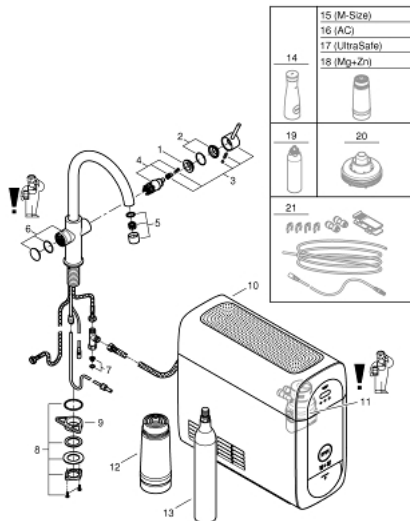

31 455 001 GROHE BLUE HOME C-SPOUT STARTER KIT

SPARE PARTS, September 2021 – now

1. 1: Fitting ring (Spare part-nr. 07419000)
2. 2: Cap (Spare part-nr. 46581000)
3. 3: Lever (Spare part-nr. 46957000)
4. 4: Cartridge (Spare part-nr. 46580000)
5. 5: Mousseur GROHE Blue U and C spout (Spare part-nr. 48343000)
6. 6: Operating unit (Spare part-nr. 46958000)
7. 7: Dirt strainer (Spare part-nr. 47576000)
8. 8: Shank fastening assembly (Spare part-nr. 48384000)
9. 9: Support plate (Spare part-nr. 05334000)
10. 10: Cooler (Spare part-nr. 40711001)
11. 11: Filter head (Spare part-nr. 48344000)
12. 12: Filter S-Size (Spare part-nr. 40404001)
13. 13: Starter kit 425 g CO₂ bottles (4 pieces) (Spare part-nr. 40422000)
14. 14: Glass carafe (Spare part-nr. 40405000)*
15. 15: Filter M-Size (Spare part-nr. 40430001)*
16. 16: Activated carbon filter (Spare part-nr. 40547001)*
17. 17: UltraSafe filter (Spare part-nr. 40575001)*
18. 18: Magnesium+ filter (Spare part-nr. 40691001)*
19. 19: Cleaning cartridge (Spare part-nr. 40434001)*
20. 20: cleaning cartridge adapter (Spare part-nr. 40694000)*
21. 21: Extension set (Spare part-nr. 40843000)*

* Optional accessories