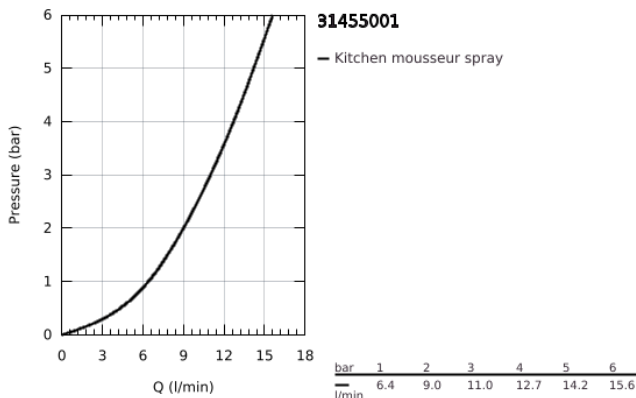

## 31 455 001 GROHE BLUE HOME C-SPOUT STARTER KIT

### PRODUCT DESCRIPTION (1/2)

- Colour: chrome
- GROHE Blue Home single-lever sink mixer with filter function
- push buttons for 3 types of filtered and chilled table water
- still, medium, sparkling
- GROHE LongLife finish
- GROHE SilkMove 28 mm ceramic cartridge
- swivel tubular spout, swivel area 150°
- separate inner water ways for filtered and non-filtered water
- flexible connection hoses
- GROHE Blue Home cooler
- delivers 3 liters of chilled sparkling water per hour
- 180 Watt cooling unit, 230 V, 50 Hz
- type of protection IP 21
- CE approved
- requires ventilation holes in the bottom of the kitchen cabinet
- software set-up, monitoring of filter and CO<sub>2</sub> capacity via GROHE Watersystems app
- push notifications at low filter resp. CO<sub>2</sub> capacity
- GROHE Blue filter S-Size and filter head with flexible water hardness adjustment for regions with water hardness of more than 9° dKH
- compatible with GROHE Blue filter S-Size, M-Size, GROHE Blue activated carbon filter, GROHE Blue Ultrasafe filter and GROHE Blue Magnesium + Zinc filter
- GROHE Blue 425 g CO<sub>2</sub> bottle