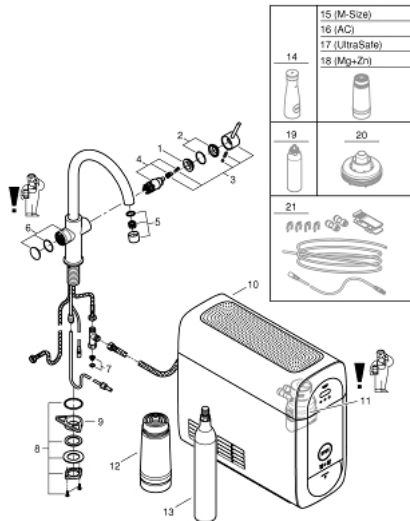

### SPARE PARTS, September 2021 – now

- 1: Fitting ring (Spare part-nr. 07419000)
  - 2: Cap (Spare part-nr. 46581000)
  - 3: Lever (Spare part-nr. 46957000)
  - 4: Cartridge (Spare part-nr. 46580000)
  - 5: Mousseur GROHE Blue U and C spout (Spare part-nr. 48343000)
  - 6: Operating unit (Spare part-nr. 46958000)
  - 7: Dirt strainer (Spare part-nr. 47576000)
  - 8: Shank fastening assembly (Spare part-nr. 48384000)
  - 9: Support plate (Spare part-nr. 05334000)
  - 10: Cooler (Spare part-nr. 40711001)
  - 11: Filter head (Spare part-nr. 48344000)
  - 12: Filter S-Size (Spare part-nr. 40404001)
  - 13: Starter kit 425 g CO<sub>2</sub> bottles (4 pieces) (Spare part-nr. 40422000)
  - 14: Glass carafe (Spare part-nr. 40405000)\*
  - 15: Filter M-Size (Spare part-nr. 40430001)\*
  - 16: Activated carbon filter (Spare part-nr. 40547001)\*
  - 17: UltraSafe filter (Spare part-nr. 40575001)\*
  - 18: Magnesium+ filter (Spare part-nr. 40691001)\*
  - 19: Cleaning cartridge (Spare part-nr. 40434001)\*
  - 20: cleaning cartridge adapter (Spare part-nr. 40694000)\*
  - 21: Extension set (Spare part-nr. 40843000)\*
- \* Optional accessories