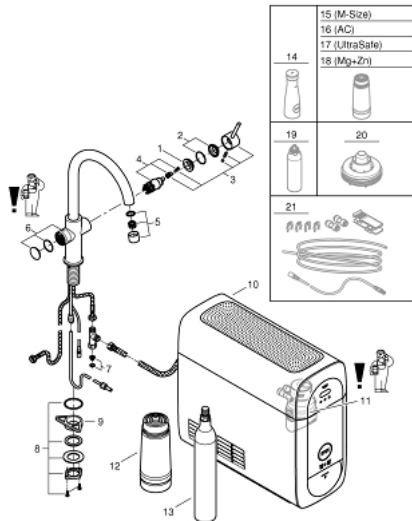

31 455 001 GROHE BLUE HOME C-SPOUT STARTER KIT

SPARE PARTS, April 2017 – September 2021

- 1: Fitting ring (Spare part-nr. 07419000)
- 2: Cap (Spare part-nr. 46581000)
- 3: Lever (Spare part-nr. 46957000)
- 4: Cartridge (Spare part-nr. 46580000)
- 5: Mousseur GROHE Blue U and C spout (Spare part-nr. 48343000)
- 6: Operating unit (Spare part-nr. 46958000)
- 7: Dirt strainer (Spare part-nr. 47576000)
- 8: Cooler (Spare part-nr. 40711001)
- 9: Filter head (Spare part-nr. 48344000)
- 10: Filter S-Size (Spare part-nr. 40404001)
- 11: Starter kit 425 g CO₂ bottles (4 pieces) (Spare part-nr. 40422000)
- 12: Glass carafe (Spare part-nr. 40405000)*
- 13: Activated carbon filter (Spare part-nr. 40547001)*
- 14: UltraSafe filter (Spare part-nr. 40575001)*
- 15: Magnesium+ filter (Spare part-nr. 40691001)*
- 16: Cleaning cartridge (Spare part-nr. 40434001)*
- 17: cleaning cartridge adapter (Spare part-nr. 40694000)*
- 18: Extension set (Spare part-nr. 40843000)*

* Optional accessories