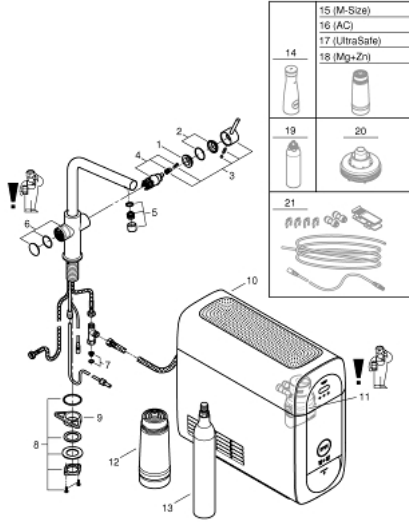

Pure Freude
an Wasser

L طقم بدء تشغيل الخلاط GROHE BLUE HOME 31 454 001

(2/2) وصف المنتج

System requirements Apple iPhone with iOS 14.0 or higher System requirements Android smart phone with Android 10.0 or higher Mobile devices and GROHE Watersystems App*** are not included in delivery and have to be ordered separately via an authorised Apple store/store/iTunes or Google Play store.* The Bluetooth word mark and logos are registered trademarks owned by Bluetooth SIG, Inc. and any use of such marks by Grohe AG is under license. Other trademarks and trade names are those of their respective owners.** Apple, the Apple logo, iPod, iPod Touch, iPhone and iTunes are trademarks of Apple Inc., registered in the U.S. and other countries. Apple is not responsible for the function of this device or its compliance with safety and regulatory standards.*** Available for free via iTunes app or Google Play store. •

الآن - 2021 ربوت كلاً، قطع الغيار

1: حلقة تركيب (رقم الطلب: 07419000)

2: غطاء (رقم الطلب: 46581000)

3: مقبض (رقم الطلب: 46957000)

4: خرطوشة (رقم الطلب: 46580000)

5: Mousseur GROHE Blue L spout (رقم الطلب: 48194000)