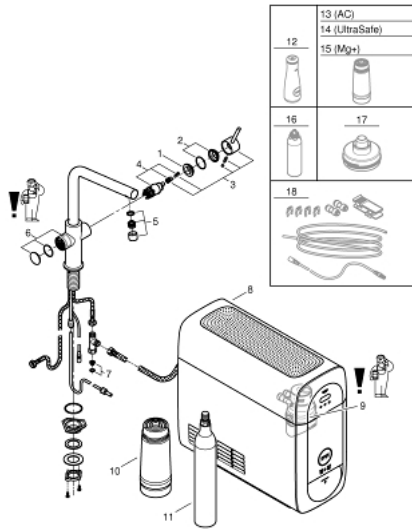

31 454 001 GROHE BLUE HOME L-SPOUT STARTER KIT

SPARE PARTS, April 2017 – October 2021

- 1: Fitting ring (Spare part-nr. 07419000)
- 2: Cap (Spare part-nr. 46581000)
- 3: Lever (Spare part-nr. 46957000)
- 4: Cartridge (Spare part-nr. 46580000)
- 5: Mousseur GROHE Blue L spout (Spare part-nr. 48194000)
- 6: Operating unit (Spare part-nr. 46958000)
- 7: Dirt strainer (Spare part-nr. 47576000)
- 8: Cooler (Spare part-nr. 40711001)
- 9: Filter head (Spare part-nr. 48344000)
- 10: Filter S-Size (Spare part-nr. 40404001)
- 11: Starter kit 425 g CO₂ bottles (4 pieces) (Spare part-nr. 40422000)
- 12: Glass carafe (Spare part-nr. 40405000)*
- 13: Activated carbon filter (Spare part-nr. 40547001)*
- 14: UltraSafe filter (Spare part-nr. 40575001)*
- 15: Magnesium+ filter (Spare part-nr. 40691001)*
- 16: Cleaning cartridge (Spare part-nr. 40434001)*
- 17: cleaning cartridge adapter (Spare part-nr. 40694000)*
- 18: Extension set (Spare part-nr. 40843000)*