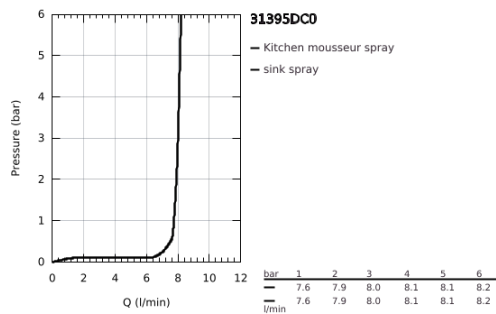

31 395 DC0 EUROCUBE SINGLE-LEVER SINK MIXER 1/2"

PRODUCT DESCRIPTION

- Colour: supersteel
- GROHE SilkMove 28 mm ceramic cartridge
- GROHE LongLife finish
- professional spray
- Dual Spray - switch between mousseur and SpeedClean shower jet using diverter
- automatic return to laminar spray
- metal spray
- swivel spout
- swivel area 140°
- 360° maneuverable spring arm
- protected against backflow
- flexible connection hoses
- rapid installation system
- maximum flow rate (at 3 bar): 8 l/min

31 395 DC0 EUROCUBE SINGLE-LEVER SINK MIXER 1/2"

SPARE PARTS, January 2016 – now

- 1: Lever (Spare part-nr. 46788DC0)
- 2: Cap (Spare part-nr. 46581DC0)
- 3: Fitting ring (Spare part-nr. 07419000)
- 4: Cartridge (Spare part-nr. 46580000)
- 5: Pull-Out spray (Spare part-nr. 46924DC0)
- 5.1: Dirt strainer (Spare part-nr. 0676800M)
- 5.2: Non-return valve (Spare part-nr. 08565000)
- 5.3: Mousseur set (Spare part-nr. 13937000)
- 6: Shower hose (Spare part-nr. 46871DC0)
- 7: Spring (Spare part-nr. 46873SD0)
- 8: Non-return valve (Spare part-nr. 08567000)
- 9: Shank mounting kit (Spare part-nr. 46671000)
- 10: Mounting wrench (Spare part-nr. 19017000)*