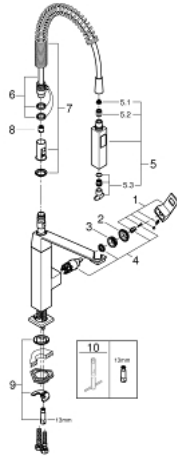

31 395 DC0 EUROCUBE SINGLE-LEVER SINK MIXER 1/2"

PRODUCT DESCRIPTION

- Colour: supersteel
- GROHE SilkMove 28 mm ceramic cartridge
- GROHE LongLife finish
- professional spray
- Dual Spray - switch between mousseur and SpeedClean shower jet using diverter
- automatic return to laminar spray
- metal spray
- swivel spout
- swivel area 140°
- 360° maneuverable spring arm
- protected against backflow
- flexible connection hoses
- rapid installation system
- maximum flow rate (at 3 bar): 8 l/min

31 395 DC0 EUROCUBE SINGLE-LEVER SINK MIXER 1/2"

SPARE PARTS, January 2016 – now

- 1: Lever (Spare part-nr. 46788DC0)
- 2: Cap (Spare part-nr. 46581DC0)
- 3: Fitting ring (Spare part-nr. 07419000)
- 4: Cartridge (Spare part-nr. 46580000)
- 5: Pull-Out spray (Spare part-nr. 46924DC0)
- 5.1: Dirt strainer (Spare part-nr. 0676800M)
- 5.2: Non-return valve (Spare part-nr. 08565000)
- 5.3: Mousseur set (Spare part-nr. 13937000)
- 6: Shower hose (Spare part-nr. 46871DC0)
- 7: Spring (Spare part-nr. 46873SD0)
- 8: Non-return valve (Spare part-nr. 08567000)
- 9: Shank mounting kit (Spare part-nr. 46671000)
- 10: Mounting wrench (Spare part-nr. 19017000)*