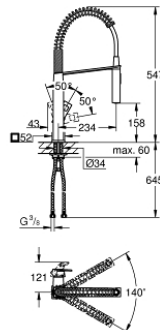

31 395 DC0 EUROCUBE SINGLE-LEVER SINK MIXER 1/2"

PRODUCT DESCRIPTION

- Colour: supersteel
- GROHE SilkMove 28 mm ceramic cartridge
- GROHE LongLife finish
- professional spray
- Dual Spray - switch between mousseur and SpeedClean shower jet using diverter
- automatic return to laminar spray
- metal spray
- swivel spout
- swivel area 140°
- 360° maneuverable spring arm
- protected against backflow
- flexible connection hoses
- rapid installation system
- maximum flow rate (at 3 bar): 8 l/min

31 395 DC0 EUROCUBE SINGLE-LEVER SINK MIXER 1/2"

SPARE PARTS, January 2016 – now

- 1: Lever (Spare part-nr. 46788DC0)
- 2: Cap (Spare part-nr. 46581DC0)
- 3: Fitting ring (Spare part-nr. 07419000)
- 4: Cartridge (Spare part-nr. 46580000)
- 5: Pull-Out spray (Spare part-nr. 46924DC0)
- 5.1: Dirt strainer (Spare part-nr. 0676800M)
- 5.2: Non-return valve (Spare part-nr. 08565000)
- 5.3: Mousseur set (Spare part-nr. 13937000)
- 6: Shower hose (Spare part-nr. 46871DC0)
- 7: Spring (Spare part-nr. 46873SD0)
- 8: Non-return valve (Spare part-nr. 08567000)
- 9: Shank mounting kit (Spare part-nr. 46671000)
- 10: Mounting wrench (Spare part-nr. 19017000)*