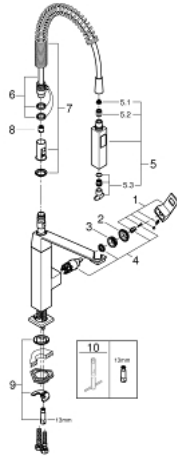

### 31 395 000 EUROCUBE SINGLE-LEVER SINK MIXER 1/2"

#### PRODUCT DESCRIPTION

- Colour: chrome
- GROHE LongLife finish
- GROHE SilkMove 28 mm ceramic cartridge
- professional spray
- Dual Spray - switch between mousseur and SpeedClean shower jet using diverter
- automatic return to laminar spray
- metal spray
- swivel spout
- swivel area 140°
- 360° maneuverable spring arm
- protected against backflow
- flexible connection hoses
- rapid installation system
- maximum flow rate (at 3 bar): 8 l/min

### SPARE PARTS, January 2016 – now

- 1: Lever (Spare part-nr. 46788000)
- 2: Cap (Spare part-nr. 46581000)
- 3: Fitting ring (Spare part-nr. 07419000)
- 4: Cartridge (Spare part-nr. 46580000)
- 5: Pull-Out spray (Spare part-nr. 46924000)
- 5.1: Dirt strainer (Spare part-nr. 0676800M)
- 5.2: Non-return valve (Spare part-nr. 08565000)
- 5.3: Mousseur set (Spare part-nr. 13937000)
- 6: Shower hose (Spare part-nr. 46871000)
- 7: Spring (Spare part-nr. 46873SD0)
- 8: Non-return valve (Spare part-nr. 08567000)
- 9: Shank mounting kit (Spare part-nr. 46671000)
- 10: Mounting wrench (Spare part-nr. 19017000)\*