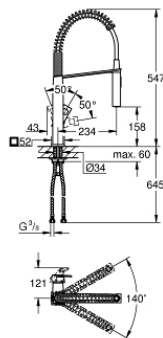

### 31 395 000 EUROCUBE SINGLE-LEVER SINK MIXER 1/2"

#### PRODUCT DESCRIPTION

- Colour: chrome
- GROHE LongLife finish
- GROHE SilkMove 28 mm ceramic cartridge
- professional spray
- Dual Spray - switch between mousseur and SpeedClean shower jet using diverter
- automatic return to laminar spray
- metal spray
- swivel spout
- swivel area 140°
- 360° maneuverable spring arm
- protected against backflow
- flexible connection hoses
- rapid installation system
- maximum flow rate (at 3 bar): 8 l/min

### SPARE PARTS, January 2016 – now

- 1: Lever (Spare part-nr. 46788000)
- 2: Cap (Spare part-nr. 46581000)
- 3: Fitting ring (Spare part-nr. 07419000)
- 4: Cartridge (Spare part-nr. 46580000)
- 5: Pull-Out spray (Spare part-nr. 46924000)
- 5.1: Dirt strainer (Spare part-nr. 0676800M)
- 5.2: Non-return valve (Spare part-nr. 08565000)
- 5.3: Mousseur set (Spare part-nr. 13937000)
- 6: Shower hose (Spare part-nr. 46871000)
- 7: Spring (Spare part-nr. 46873SD0)
- 8: Non-return valve (Spare part-nr. 08567000)
- 9: Shank mounting kit (Spare part-nr. 46671000)
- 10: Mounting wrench (Spare part-nr. 19017000)\*