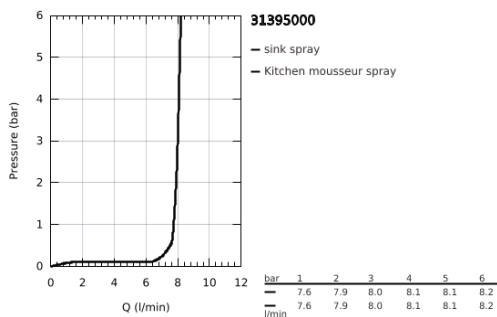

### 31 395 000 EUROCUBE SINGLE-LEVER SINK MIXER 1/2"

#### PRODUCT DESCRIPTION

- Colour: chrome
- GROHE LongLife finish
- GROHE SilkMove 28 mm ceramic cartridge
- professional spray
- Dual Spray - switch between mousseur and SpeedClean shower jet using diverter
- automatic return to laminar spray
- metal spray
- swivel spout
- swivel area 140°
- 360° maneuverable spring arm
- protected against backflow
- flexible connection hoses
- rapid installation system
- maximum flow rate (at 3 bar): 8 l/min