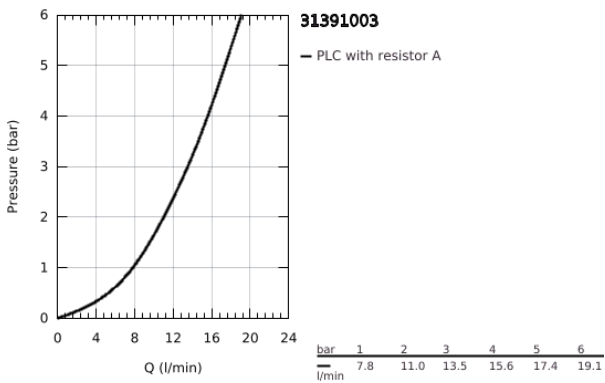

31 391 003 **EUROSMART SINGLE-LEVER SINK MIXER 1/2"**

PRODUCT DESCRIPTION

- Colour: chrome
- wall mounted
- GROHE LongLife finish
- GROHE SilkMove 35 mm ceramic cartridge
- adjustable flow rate limiter
- swivel tubular spout, swivel area 360°
- projection 216 mm
- S-unions
- maximum flow rate (at 3 bar): 13.5 l/min
- professional edition

31 391 003 EUROSMART SINGLE-LEVER SINK MIXER 1/2"

SPARE PARTS, September 2019 – now

- 1: Lever (Spare part-nr. 48542000)
- 2: Cartridge (Spare part-nr. 46374000)
- 3: S-spout (Spare part-nr. 13370000)
- 3.1: Mousseur (Spare part-nr. 06574000)
- 3.2: Sealing washer (Spare part-nr. 0128500M)
- 3.3: Safety ring (Spare part-nr. 0485300M)
- 4: Screw connection 1/2" (Spare part-nr. 45044000)
- 5: S-union (Spare part-nr. 12662000)
- 6: Extension 3/4", 20 mm (Spare part-nr. 0713000M)*
- 7: Special spanner (Spare part-nr. 19377000)*