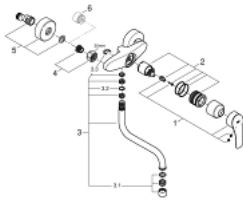

31 391 003 **EUROSMART SINGLE-LEVER SINK MIXER 1/2"**

PRODUCT DESCRIPTION

- Colour: chrome
- wall mounted
- GROHE LongLife finish
- GROHE SilkMove 35 mm ceramic cartridge
- adjustable flow rate limiter
- swivel tubular spout, swivel area 360°
- projection 216 mm
- S-unions
- maximum flow rate (at 3 bar): 13.5 l/min
- professional edition

31 391 003 EUROSMART SINGLE-LEVER SINK MIXER 1/2"

SPARE PARTS, September 2019 – now

- 1: Lever (Spare part-nr. 48542000)
- 2: Cartridge (Spare part-nr. 46374000)
- 3: S-spout (Spare part-nr. 13370000)
- 3.1: Mousseur (Spare part-nr. 06574000)
- 3.2: Sealing washer (Spare part-nr. 0128500M)
- 3.3: Safety ring (Spare part-nr. 0485300M)
- 4: Screw connection 1/2" (Spare part-nr. 45044000)
- 5: S-union (Spare part-nr. 12662000)
- 6: Extension 3/4", 20 mm (Spare part-nr. 0713000M)*
- 7: Special spanner (Spare part-nr. 19377000)*