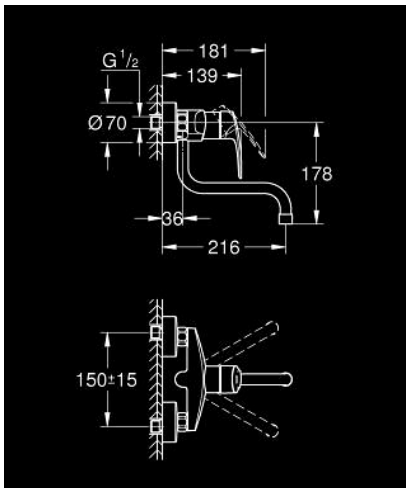

31 391 003 **EUROSMART SINGLE-LEVER SINK MIXER 1/2"**

PRODUCT DESCRIPTION

- Colour: chrome
- wall mounted
- GROHE LongLife finish
- GROHE SilkMove 35 mm ceramic cartridge
- adjustable flow rate limiter
- swivel tubular spout, swivel area 360°
- projection 216 mm
- S-unions
- maximum flow rate (at 3 bar): 13.5 l/min
- professional edition

31 391 003 EUROSMART SINGLE-LEVER SINK MIXER 1/2"

SPARE PARTS, September 2019 – now

- 1: Lever (Spare part-nr. 48542000)
- 2: Cartridge (Spare part-nr. 46374000)
- 3: S-spout (Spare part-nr. 13370000)
- 3.1: Mousseur (Spare part-nr. 06574000)
- 3.2: Sealing washer (Spare part-nr. 0128500M)
- 3.3: Safety ring (Spare part-nr. 0485300M)
- 4: Screw connection 1/2" (Spare part-nr. 45044000)
- 5: S-union (Spare part-nr. 12662000)
- 6: Extension 3/4", 20 mm (Spare part-nr. 0713000M)*
- 7: Special spanner (Spare part-nr. 19377000)*