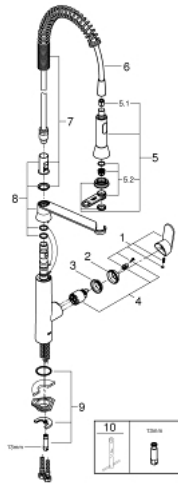

31 379 DC0 K7 SINGLE-LEVER SINK MIXER 1/2"

PRODUCT DESCRIPTION

- Colour: supersteel
- GROHE LongLife finish
- GROHE SilkMove 35 mm ceramic cartridge
- professional spray
- Dual Spray - switch between mousseur and SpeedClean shower jet using diverter
- automatic return to mousseur
- metal spray
- adjustable flow rate limiter
- swivel spout
- swivel area 140°
- protected against backflow
- flexible connection hoses
- rapid installation system
- maximum flow rate (at 3 bar): 14.5 l/min

31 379 DC0 K7 SINGLE-LEVER SINK MIXER 1/2"

SPARE PARTS, August 2016 – now

- 1: Lever (Spare part-nr. 46729DC0)
 - 2: Cap (Spare part-nr. 46116DC0)
 - 3: Screw coupling (Spare part-nr. 46460000)
 - 4: Cartridge (Spare part-nr. 46374000)
 - 5: Pull-Out spray (Spare part-nr. 46731DC0)
 - 5.1: Non-return valve (Spare part-nr. 08565000)
 - 5.2: Mousseur (Spare part-nr. 46711000)
 - 6: Shower hose (Spare part-nr. 46871DC0)
 - 7: Spring (Spare part-nr. 46873SD0)
 - 8: Holder pull out spray (Spare part-nr. 46734DC0)
 - 9: Shank mounting kit (Spare part-nr. 46671000)
 - 10: Socket Spanner (Spare part-nr. 19332000)*
 - 11: Mounting wrench (Spare part-nr. 19017000)*
- * Optional accessories