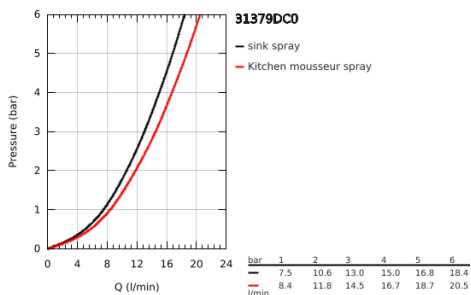

31 379 DC0 K7 SINGLE-LEVER SINK MIXER 1/2"

PRODUCT DESCRIPTION

- Colour: supersteel
- GROHE LongLife finish
- GROHE SilkMove 35 mm ceramic cartridge
- professional spray
- Dual Spray - switch between mousseur and SpeedClean shower jet using diverter
- automatic return to mousseur
- metal spray
- adjustable flow rate limiter
- swivel spout
- swivel area 140°
- protected against backflow
- flexible connection hoses
- rapid installation system
- maximum flow rate (at 3 bar): 14.5 l/min

31 379 DC0 K7 SINGLE-LEVER SINK MIXER 1/2"

SPARE PARTS, August 2016 – now

- 1: Lever (Spare part-nr. 46729DC0)
 - 2: Cap (Spare part-nr. 46116DC0)
 - 3: Screw coupling (Spare part-nr. 46460000)
 - 4: Cartridge (Spare part-nr. 46374000)
 - 5: Pull-Out spray (Spare part-nr. 46731DC0)
 - 5.1: Non-return valve (Spare part-nr. 08565000)
 - 5.2: Mousseur (Spare part-nr. 46711000)
 - 6: Shower hose (Spare part-nr. 46871DC0)
 - 7: Spring (Spare part-nr. 46873SD0)
 - 8: Holder pull out spray (Spare part-nr. 46734DC0)
 - 9: Shank mounting kit (Spare part-nr. 46671000)
 - 10: Socket Spanner (Spare part-nr. 19332000)*
 - 11: Mounting wrench (Spare part-nr. 19017000)*
- * Optional accessories