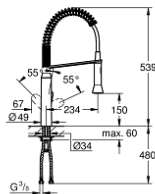

31 379 DC0 K7 SINGLE-LEVER SINK MIXER 1/2"

PRODUCT DESCRIPTION

- Colour: supersteel
- GROHE LongLife finish
- GROHE SilkMove 35 mm ceramic cartridge
- professional spray
- Dual Spray - switch between mousseur and SpeedClean shower jet using diverter
- automatic return to mousseur
- metal spray
- adjustable flow rate limiter
- swivel spout
- swivel area 140°
- protected against backflow
- flexible connection hoses
- rapid installation system
- maximum flow rate (at 3 bar): 14.5 l/min

31 379 DC0 K7 SINGLE-LEVER SINK MIXER 1/2"

SPARE PARTS, August 2016 – now

- 1: Lever (Spare part-nr. 46729DC0)
 - 2: Cap (Spare part-nr. 46116DC0)
 - 3: Screw coupling (Spare part-nr. 46460000)
 - 4: Cartridge (Spare part-nr. 46374000)
 - 5: Pull-Out spray (Spare part-nr. 46731DC0)
 - 5.1: Non-return valve (Spare part-nr. 08565000)
 - 5.2: Mousseur (Spare part-nr. 46711000)
 - 6: Shower hose (Spare part-nr. 46871DC0)
 - 7: Spring (Spare part-nr. 46873SD0)
 - 8: Holder pull out spray (Spare part-nr. 46734DC0)
 - 9: Shank mounting kit (Spare part-nr. 46671000)
 - 10: Socket Spanner (Spare part-nr. 19332000)*
 - 11: Mounting wrench (Spare part-nr. 19017000)*
- * Optional accessories