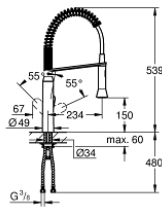

31 379 000 K7 SINGLE-LEVER SINK MIXER 1/2"

PRODUCT DESCRIPTION

- Colour: chrome
- GROHE LongLife finish
- GROHE SilkMove 35 mm ceramic cartridge
- professional spray
- Dual Spray - switch between mousseur and SpeedClean shower jet using diverter
- automatic return to mousseur
- metal spray
- adjustable flow rate limiter
- swivel spout
- swivel area 140°
- protected against backflow
- flexible connection hoses
- rapid installation system
- maximum flow rate (at 3 bar): 14.5 l/min

31 379 000 K7 SINGLE-LEVER SINK MIXER 1/2"

SPARE PARTS, August 2016 – now

- 1: Lever (Spare part-nr. 46729000)
 - 2: Cap (Spare part-nr. 46116000)
 - 3: Screw coupling (Spare part-nr. 46460000)
 - 4: Cartridge (Spare part-nr. 46374000)
 - 5: Pull-Out spray (Spare part-nr. 46731000)
 - 5.1: Non-return valve (Spare part-nr. 08565000)
 - 5.2: Mousseur (Spare part-nr. 46711000)
 - 6: Shower hose (Spare part-nr. 46871000)
 - 7: Spring (Spare part-nr. 46873SD0)
 - 8: Holder pull out spray (Spare part-nr. 46734000)
 - 9: Shank mounting kit (Spare part-nr. 46671000)
 - 10: Socket Spanner (Spare part-nr. 19332000)*
 - 11: Mounting wrench (Spare part-nr. 19017000)*
- * Optional accessories