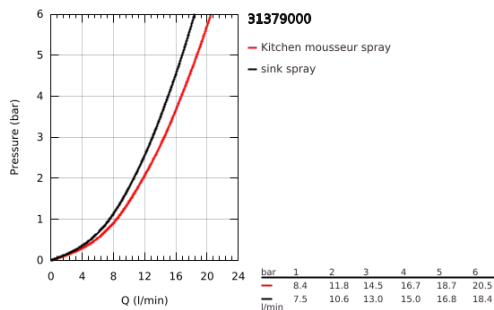

31 379 000 K7 SINGLE-LEVER SINK MIXER 1/2"

PRODUCT DESCRIPTION

- Colour: chrome
- GROHE LongLife finish
- GROHE SilkMove 35 mm ceramic cartridge
- professional spray
- Dual Spray - switch between mousseur and SpeedClean shower jet using diverter
- automatic return to mousseur
- metal spray
- adjustable flow rate limiter
- swivel spout
- swivel area 140°
- protected against backflow
- flexible connection hoses
- rapid installation system
- maximum flow rate (at 3 bar): 14.5 l/min

31 379 000 K7 SINGLE-LEVER SINK MIXER 1/2"

SPARE PARTS, August 2016 – now

- 1: Lever (Spare part-nr. 46729000)
 - 2: Cap (Spare part-nr. 46116000)
 - 3: Screw coupling (Spare part-nr. 46460000)
 - 4: Cartridge (Spare part-nr. 46374000)
 - 5: Pull-Out spray (Spare part-nr. 46731000)
 - 5.1: Non-return valve (Spare part-nr. 08565000)
 - 5.2: Mousseur (Spare part-nr. 46711000)
 - 6: Shower hose (Spare part-nr. 46871000)
 - 7: Spring (Spare part-nr. 46873SD0)
 - 8: Holder pull out spray (Spare part-nr. 46734000)
 - 9: Shank mounting kit (Spare part-nr. 46671000)
 - 10: Socket Spanner (Spare part-nr. 19332000)*
 - 11: Mounting wrench (Spare part-nr. 19017000)*
- * Optional accessories