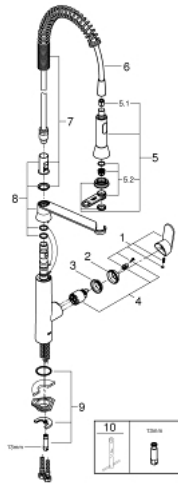

31 379 000 K7 SINGLE-LEVER SINK MIXER 1/2"

PRODUCT DESCRIPTION

- Colour: chrome
- GROHE LongLife finish
- GROHE SilkMove 35 mm ceramic cartridge
- professional spray
- Dual Spray - switch between mousseur and SpeedClean shower jet using diverter
- automatic return to mousseur
- metal spray
- adjustable flow rate limiter
- swivel spout
- swivel area 140°
- protected against backflow
- flexible connection hoses
- rapid installation system
- maximum flow rate (at 3 bar): 14.5 l/min

31 379 000 K7 SINGLE-LEVER SINK MIXER 1/2"

SPARE PARTS, August 2016 – now

- 1: Lever (Spare part-nr. 46729000)
 - 2: Cap (Spare part-nr. 46116000)
 - 3: Screw coupling (Spare part-nr. 46460000)
 - 4: Cartridge (Spare part-nr. 46374000)
 - 5: Pull-Out spray (Spare part-nr. 46731000)
 - 5.1: Non-return valve (Spare part-nr. 08565000)
 - 5.2: Mousseur (Spare part-nr. 46711000)
 - 6: Shower hose (Spare part-nr. 46871000)
 - 7: Spring (Spare part-nr. 46873SD0)
 - 8: Holder pull out spray (Spare part-nr. 46734000)
 - 9: Shank mounting kit (Spare part-nr. 46671000)
 - 10: Socket Spanner (Spare part-nr. 19332000)*
 - 11: Mounting wrench (Spare part-nr. 19017000)*
- * Optional accessories