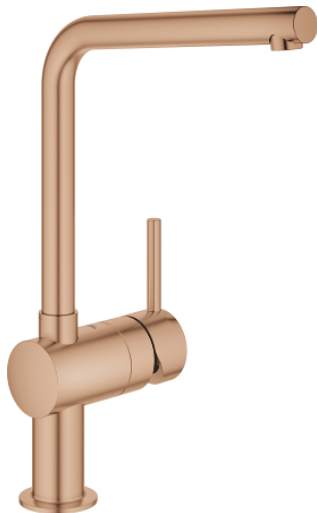

31 375 DL0 MINTA SINGLE-LEVER SINK MIXER 1/2"

PRODUCT DESCRIPTION

- Colour: brushed warm sunset
- L-spout
- GROHE LongLife finish
- GROHE SilkMove 46 mm ceramic cartridge
- adjustable flow rate limiter
- swivel tubular spout
- swivel range 0°/150°/360°
- flexible connection hoses
- protected against backflow
- rapid installation system
- maximum flow rate (at 3 bar): 11.5 l/min