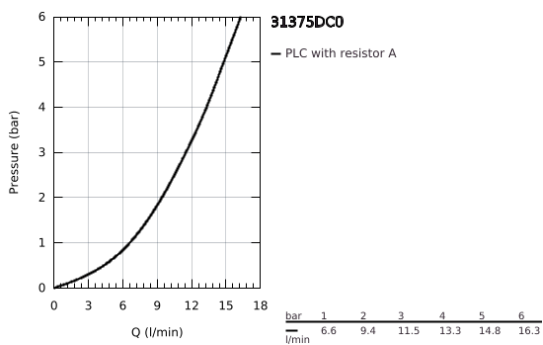

31 375 DC0 MINTA SINGLE-LEVER SINK MIXER 1/2"

PRODUCT DESCRIPTION

- Colour: supersteel
- L-spout
- single hole installation
- GROHE LongLife finish
- GROHE SilkMove 46 mm ceramic cartridge
- adjustable flow rate limiter
- swivel tubular spout
- swivel range 0°/150°/360°
- flexible connection hoses
- protected against backflow
- rapid installation system
- maximum flow rate (at 3 bar): 11.5 l/min

31 375 DC0 MINTA SINGLE-LEVER SINK MIXER 1/2"

SPARE PARTS, September 2012 – September 2014

- 1: Lever (Spare part-nr. 46015DC0)
 - 2: Cap (Spare part-nr. 46025DC0)
 - 3: Cartridge (Spare part-nr. 46048000)
 - 4: Outlet (Spare part-nr. 13348DC0)
 - 4.1: Sealing washer (Spare part-nr. 0128500M)
 - 4.2: Safety ring (Spare part-nr. 0485300M)
 - 4.3: Mousseur (Spare part-nr. 64186DC0)
 - 5: Shank mounting kit (Spare part-nr. 46249000)
 - 6: Mounting wrench (Spare part-nr. 19017000)*
- * Optional accessories