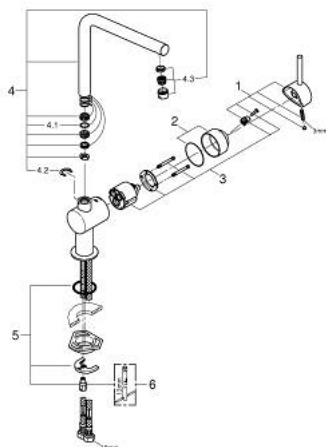

31 375 DC0 MINTA SINGLE-LEVER SINK MIXER 1/2"

PRODUCT DESCRIPTION

- Colour: supersteel
- L-spout
- single hole installation
- GROHE LongLife finish
- GROHE SilkMove 46 mm ceramic cartridge
- adjustable flow rate limiter
- swivel tubular spout
- swivel range 0°/150°/360°
- flexible connection hoses
- protected against backflow
- rapid installation system
- maximum flow rate (at 3 bar): 11.5 l/min

31 375 DC0 MINTA SINGLE-LEVER SINK MIXER 1/2"

SPARE PARTS, September 2012 – September 2014

- 1: Lever (Spare part-nr. 46015DC0)
 - 2: Cap (Spare part-nr. 46025DC0)
 - 3: Cartridge (Spare part-nr. 46048000)
 - 4: Outlet (Spare part-nr. 13348DC0)
 - 4.1: Sealing washer (Spare part-nr. 0128500M)
 - 4.2: Safety ring (Spare part-nr. 0485300M)
 - 4.3: Mousseur (Spare part-nr. 64186DC0)
 - 5: Shank mounting kit (Spare part-nr. 46249000)
 - 6: Mounting wrench (Spare part-nr. 19017000)*
- * Optional accessories