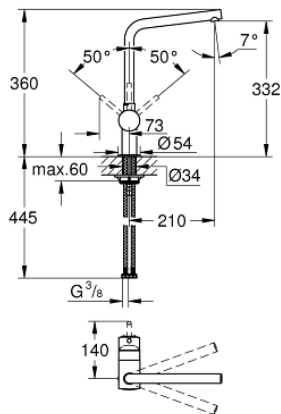

31 375 DC0 MINTA SINGLE-LEVER SINK MIXER 1/2"

PRODUCT DESCRIPTION

- Colour: supersteel
- L-spout
- single hole installation
- GROHE LongLife finish
- GROHE SilkMove 46 mm ceramic cartridge
- adjustable flow rate limiter
- swivel tubular spout
- swivel range 0°/150°/360°
- flexible connection hoses
- protected against backflow
- rapid installation system
- maximum flow rate (at 3 bar): 11.5 l/min

31 375 DC0 MINTA SINGLE-LEVER SINK MIXER 1/2"

SPARE PARTS, September 2012 – September 2014

- 1: Lever (Spare part-nr. 46015DC0)
 - 2: Cap (Spare part-nr. 46025DC0)
 - 3: Cartridge (Spare part-nr. 46048000)
 - 4: Outlet (Spare part-nr. 13348DC0)
 - 4.1: Sealing washer (Spare part-nr. 0128500M)
 - 4.2: Safety ring (Spare part-nr. 0485300M)
 - 4.3: Mousseur (Spare part-nr. 64186DC0)
 - 5: Shank mounting kit (Spare part-nr. 46249000)
 - 6: Mounting wrench (Spare part-nr. 19017000)*
- * Optional accessories