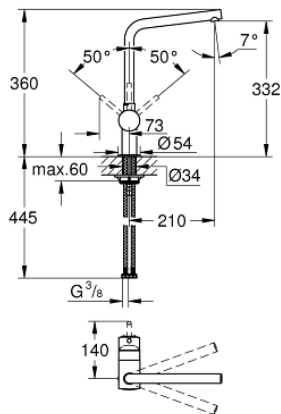

31 375 AL0 MINTA SINGLE-LEVER SINK MIXER 1/2"

PRODUCT DESCRIPTION

- Colour: brushed hard graphite
- L-spout
- GROHE LongLife finish
- GROHE SilkMove 46 mm ceramic cartridge
- adjustable flow rate limiter
- swivel tubular spout
- swivel range 0°/150°/360°
- flexible connection hoses
- protected against backflow
- rapid installation system
- maximum flow rate (at 3 bar): 11.5 l/min

31 375 AL0 MINTA SINGLE-LEVER SINK MIXER 1/2"

SPARE PARTS, March 2018 – now

- 1: Lever (Spare part-nr. 46015AL0)
 - 2: Cap (Spare part-nr. 46025AL0)
 - 3: Cartridge (Spare part-nr. 46048000)
 - 4: Outlet (Spare part-nr. 13348AL0)
 - 4.1: Sealing washer (Spare part-nr. 0128500M)
 - 4.2: Safety ring (Spare part-nr. 0485300M)
 - 4.3: Mousseur (Spare part-nr. 64186AL0)
 - 5: Shank mounting kit (Spare part-nr. 46249000)
 - 6: Mounting wrench (Spare part-nr. 19017000)*
- * Optional accessories