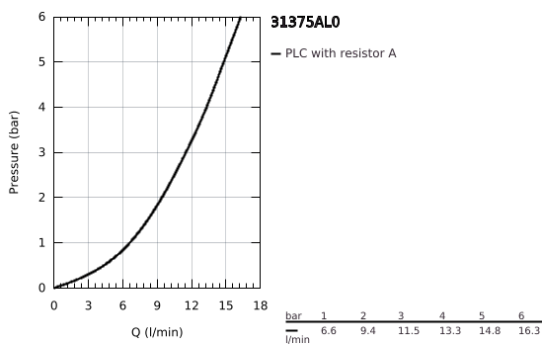

31 375 AL0 MINTA SINGLE-LEVER SINK MIXER 1/2"

PRODUCT DESCRIPTION

- Colour: brushed hard graphite
- L-spout
- GROHE LongLife finish
- GROHE SilkMove 46 mm ceramic cartridge
- adjustable flow rate limiter
- swivel tubular spout
- swivel range 0°/150°/360°
- flexible connection hoses
- protected against backflow
- rapid installation system
- maximum flow rate (at 3 bar): 11.5 l/min

31 375 AL0 MINTA SINGLE-LEVER SINK MIXER 1/2"

SPARE PARTS, March 2018 – now

- 1: Lever (Spare part-nr. 46015AL0)
 - 2: Cap (Spare part-nr. 46025AL0)
 - 3: Cartridge (Spare part-nr. 46048000)
 - 4: Outlet (Spare part-nr. 13348AL0)
 - 4.1: Sealing washer (Spare part-nr. 0128500M)
 - 4.2: Safety ring (Spare part-nr. 0485300M)
 - 4.3: Mousseur (Spare part-nr. 64186AL0)
 - 5: Shank mounting kit (Spare part-nr. 46249000)
 - 6: Mounting wrench (Spare part-nr. 19017000)*
- * Optional accessories