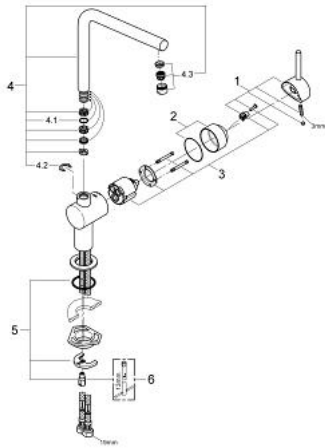

31 375 AL0 MINTA SINGLE-LEVER SINK MIXER 1/2"

PRODUCT DESCRIPTION

- Colour: brushed hard graphite
- L-spout
- GROHE LongLife finish
- GROHE SilkMove 46 mm ceramic cartridge
- adjustable flow rate limiter
- swivel tubular spout
- swivel range 0°/150°/360°
- flexible connection hoses
- protected against backflow
- rapid installation system
- maximum flow rate (at 3 bar): 11.5 l/min

31 375 AL0 MINTA SINGLE-LEVER SINK MIXER 1/2"

SPARE PARTS, March 2018 – now

- 1: Lever (Spare part-nr. 46015AL0)
 - 2: Cap (Spare part-nr. 46025AL0)
 - 3: Cartridge (Spare part-nr. 46048000)
 - 4: Outlet (Spare part-nr. 13348AL0)
 - 4.1: Sealing washer (Spare part-nr. 0128500M)
 - 4.2: Safety ring (Spare part-nr. 0485300M)
 - 4.3: Mousseur (Spare part-nr. 64186AL0)
 - 5: Shank mounting kit (Spare part-nr. 46249000)
 - 6: Mounting wrench (Spare part-nr. 19017000)*
- * Optional accessories