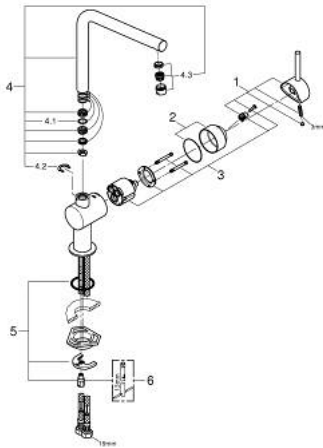

31 375 000 MINTA SINGLE-LEVER SINK MIXER 1/2"

PRODUCT DESCRIPTION

- Colour: chrome
- L-spout
- single hole installation
- GROHE LongLife finish
- GROHE SilkMove 46 mm ceramic cartridge
- adjustable flow rate limiter
- swivel tubular spout
- swivel range 0°/150°/360°
- flexible connection hoses
- protected against backflow
- rapid installation system
- maximum flow rate (at 3 bar): 11.5 l/min

31 375 000 MINTA SINGLE-LEVER SINK MIXER 1/2"

SPARE PARTS, September 2012 – September 2014

- 1: Lever (Spare part-nr. 46015000)
 - 2: Cap (Spare part-nr. 46025000)
 - 3: Cartridge (Spare part-nr. 46048000)
 - 4: Outlet (Spare part-nr. 13348000)
 - 4.1: Sealing washer (Spare part-nr. 0128500M)
 - 4.2: Safety ring (Spare part-nr. 0485300M)
 - 4.3: Mousseur (Spare part-nr. 64186000)
 - 5: Shank mounting kit (Spare part-nr. 46249000)
 - 6: Mounting wrench (Spare part-nr. 19017000)*
- * Optional accessories