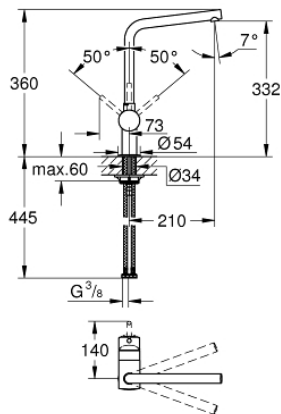

31 375 000 MINTA SINGLE-LEVER SINK MIXER 1/2"

PRODUCT DESCRIPTION

- Colour: chrome
- L-spout
- single hole installation
- GROHE LongLife finish
- GROHE SilkMove 46 mm ceramic cartridge
- adjustable flow rate limiter
- swivel tubular spout
- swivel range 0°/150°/360°
- flexible connection hoses
- protected against backflow
- rapid installation system
- maximum flow rate (at 3 bar): 11.5 l/min

31 375 000 MINTA SINGLE-LEVER SINK MIXER 1/2"

SPARE PARTS, September 2012 – September 2014

- 1: Lever (Spare part-nr. 46015000)
 - 2: Cap (Spare part-nr. 46025000)
 - 3: Cartridge (Spare part-nr. 46048000)
 - 4: Outlet (Spare part-nr. 13348000)
 - 4.1: Sealing washer (Spare part-nr. 0128500M)
 - 4.2: Safety ring (Spare part-nr. 0485300M)
 - 4.3: Mousseur (Spare part-nr. 64186000)
 - 5: Shank mounting kit (Spare part-nr. 46249000)
 - 6: Mounting wrench (Spare part-nr. 19017000)*
- * Optional accessories