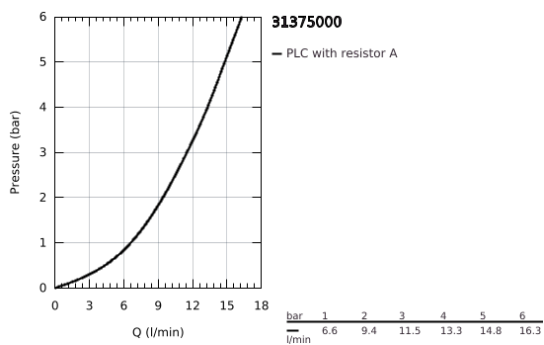

31 375 000 MINTA SINGLE-LEVER SINK MIXER 1/2"

PRODUCT DESCRIPTION

- Colour: chrome
- L-spout
- single hole installation
- GROHE LongLife finish
- GROHE SilkMove 46 mm ceramic cartridge
- adjustable flow rate limiter
- swivel tubular spout
- swivel range 0°/150°/360°
- flexible connection hoses
- protected against backflow
- rapid installation system
- maximum flow rate (at 3 bar): 11.5 l/min

31 375 000 MINTA SINGLE-LEVER SINK MIXER 1/2"

SPARE PARTS, September 2012 – September 2014

- 1: Lever (Spare part-nr. 46015000)
 - 2: Cap (Spare part-nr. 46025000)
 - 3: Cartridge (Spare part-nr. 46048000)
 - 4: Outlet (Spare part-nr. 13348000)
 - 4.1: Sealing washer (Spare part-nr. 0128500M)
 - 4.2: Safety ring (Spare part-nr. 0485300M)
 - 4.3: Mousseur (Spare part-nr. 64186000)
 - 5: Shank mounting kit (Spare part-nr. 46249000)
 - 6: Mounting wrench (Spare part-nr. 19017000)*
- * Optional accessories