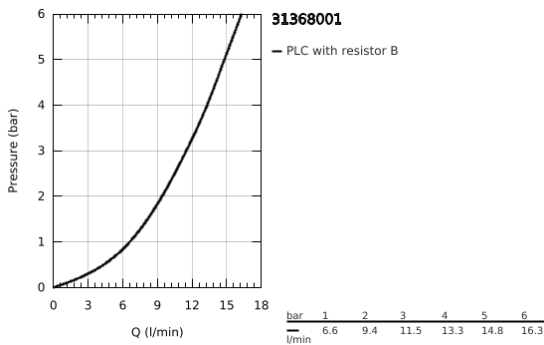

31 368 001 **BAULOOP SINGLE-LEVER SINK MIXER 1/2"**

**PRODUCT DESCRIPTION**

- Colour: chrome
  - high spout
  - GROHE LongLife finish
  - GROHE SmoothControl 28 mm ceramic cartridge
  - Protected Water Ways no contact of water with lead or nickel inside the tap
  - swivel tubular spout, swivel area 360°
  - flexible connection hoses
  - metal fixation set
  - maximum flow rate (at 3 bar): 11.5 l/min
- for installation on a max. 40 mm worktop fixation set 48 384 000 is needed

## 31 368 001 BAULOOK SINGLE-LEVER SINK MIXER 1/2"

**SPARE PARTS**, April 2020 – now

1: Cartridge (Spare part-nr. 46963000)

2: Mousseur (Spare part-nr. 13967000)

3: Mounting set (Spare part-nr. 48477000)

4: Shank fastening assembly (Spare part-nr. 48384000)\*