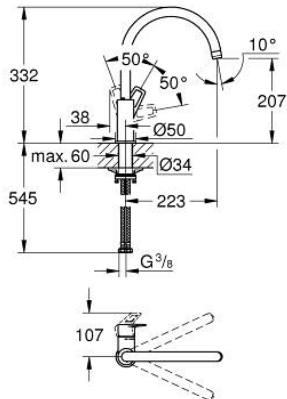

31 368 001 **BAULOOP SINGLE-LEVER SINK MIXER 1/2"**

**PRODUCT DESCRIPTION**

- Colour: chrome
  - high spout
  - GROHE LongLife finish
  - GROHE SmoothControl 28 mm ceramic cartridge
  - Protected Water Ways no contact of water with lead or nickel inside the tap
  - swivel tubular spout, swivel area 360°
  - flexible connection hoses
  - metal fixation set
  - maximum flow rate (at 3 bar): 11.5 l/min
- for installation on a max. 40 mm worktop fixation set 48 384 000 is needed

## 31 368 001 BAULOOK SINGLE-LEVER SINK MIXER 1/2"

**SPARE PARTS**, April 2020 – now

1: Cartridge (Spare part-nr. 46963000)

2: Mousseur (Spare part-nr. 13967000)

3: Mounting set (Spare part-nr. 48477000)

4: Shank fastening assembly (Spare part-nr. 48384000)\*